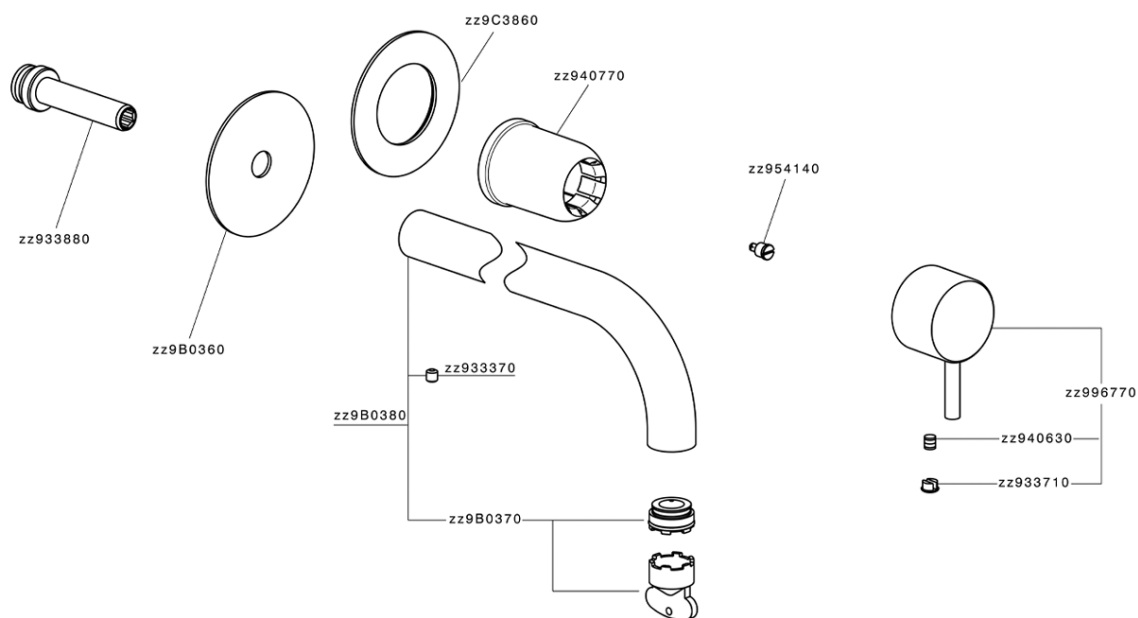

## Exposed part for single lever washbasin valve NUOVA LESS\_LN00551D

LN00551D

<https://en.cisal.it/exposed-part-for-single-lever-washbasin-valve-nuova-less-ln00551d>

2026-06-05