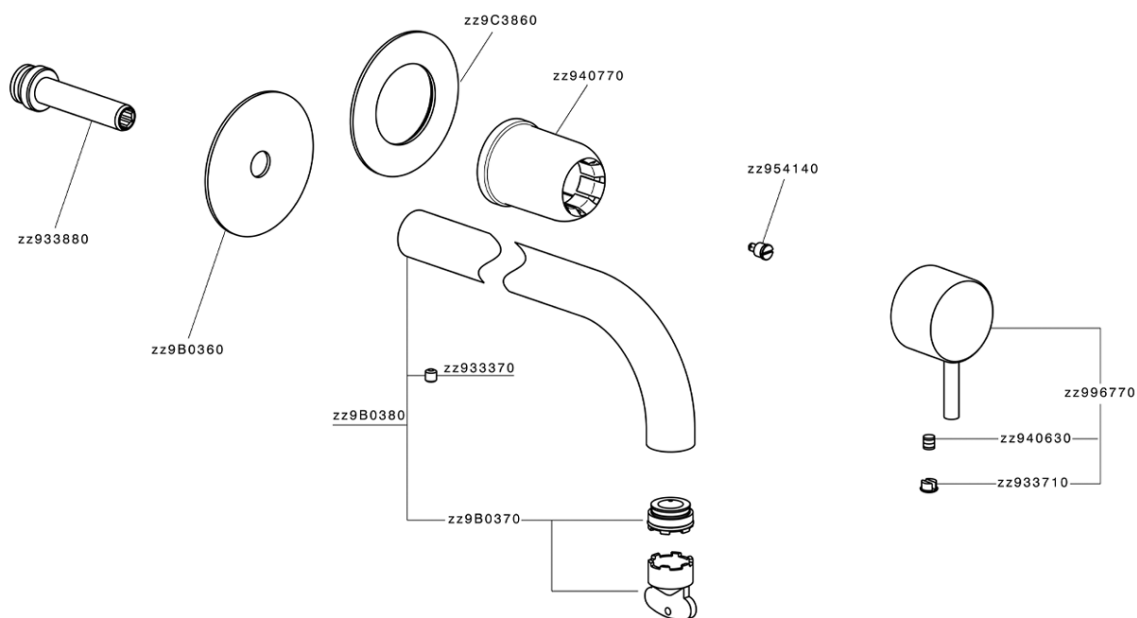

Exposed part for single lever washbasin valve NUOVA LESS_LN00551D

LN00551D

<https://en.cisal.it/exposed-part-for-single-lever-washbasin-valve-nuova-less-ln00551d>

2026-04-26