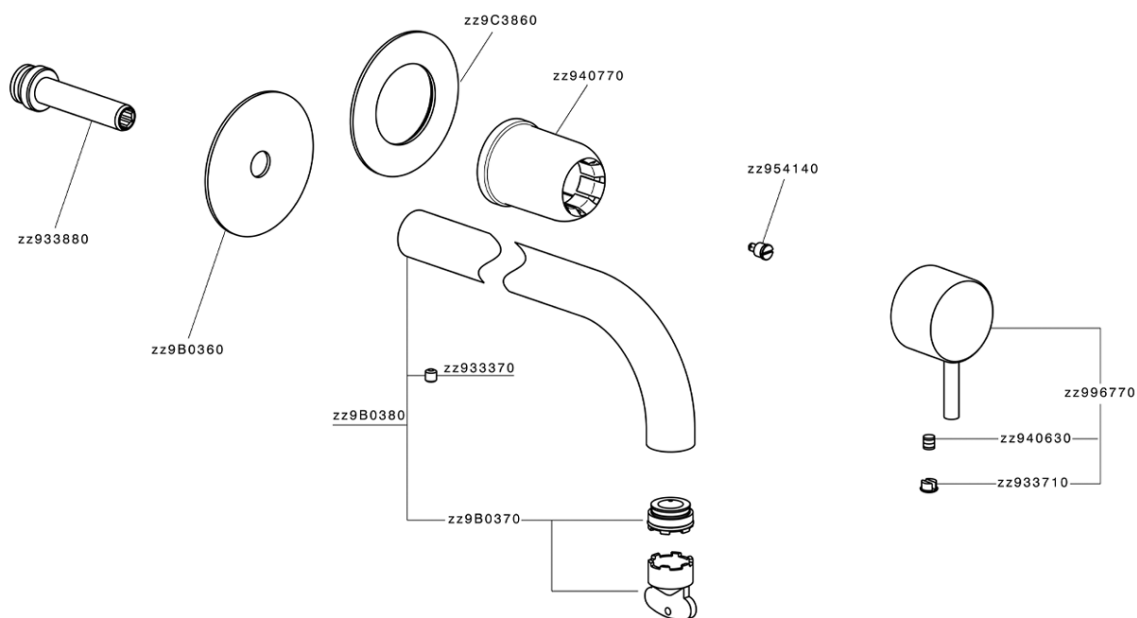

Exposed part for single lever washbasin valve NUOVA LESS_LN00551D

LN00551D

<https://en.cisal.it/exposed-part-for-single-lever-washbasin-valve-nuova-less-ln00551d>

2026-04-05