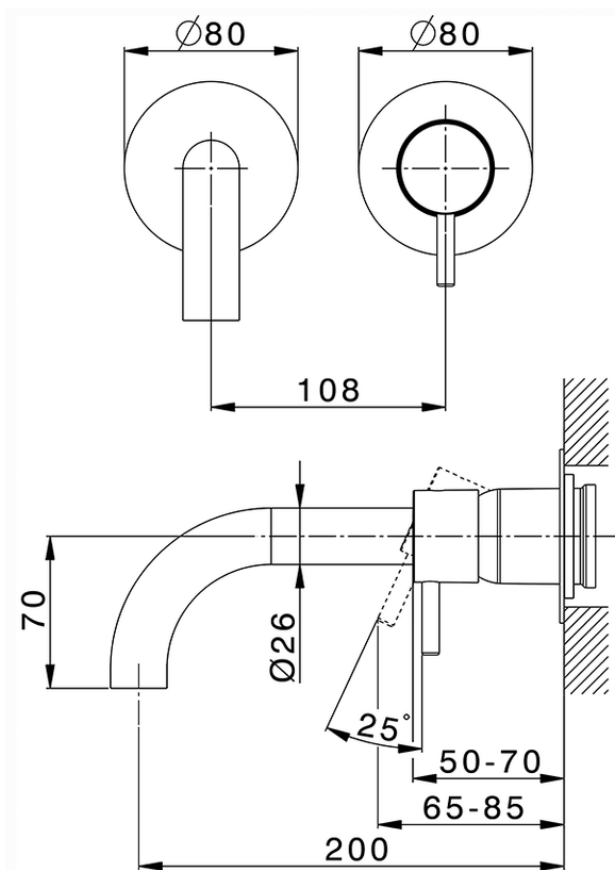

**Exposed part for single lever washbasin valve NUOVA LESS\_LN00551D**

LN00551D

<https://en.cisal.it/exposed-part-for-single-lever-washbasin-valve-nuova-less-ln00551d>

2026-06-05