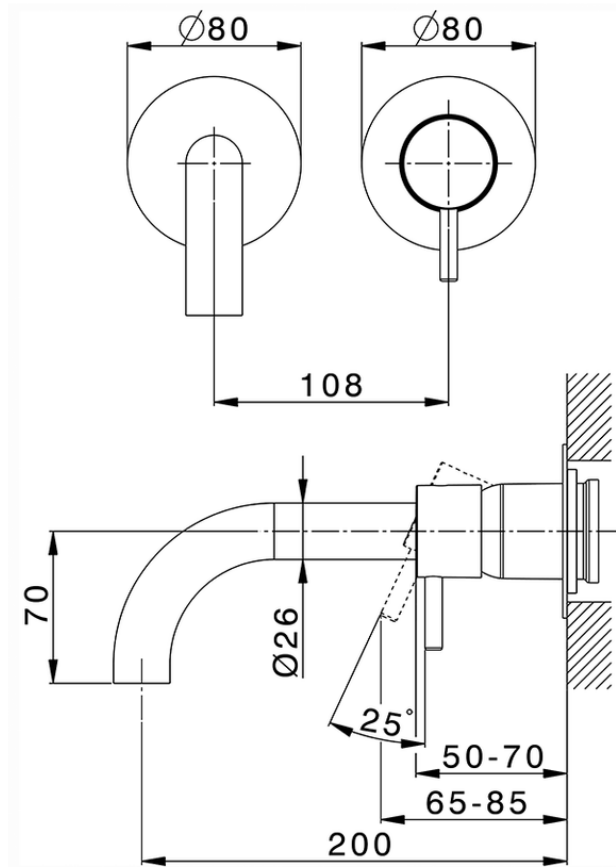

Exposed part for single lever washbasin valve NUOVA LESS_LN00551D

LN00551D

<https://en.cisal.it/exposed-part-for-single-lever-washbasin-valve-nuova-less-ln00551d>

2026-04-26