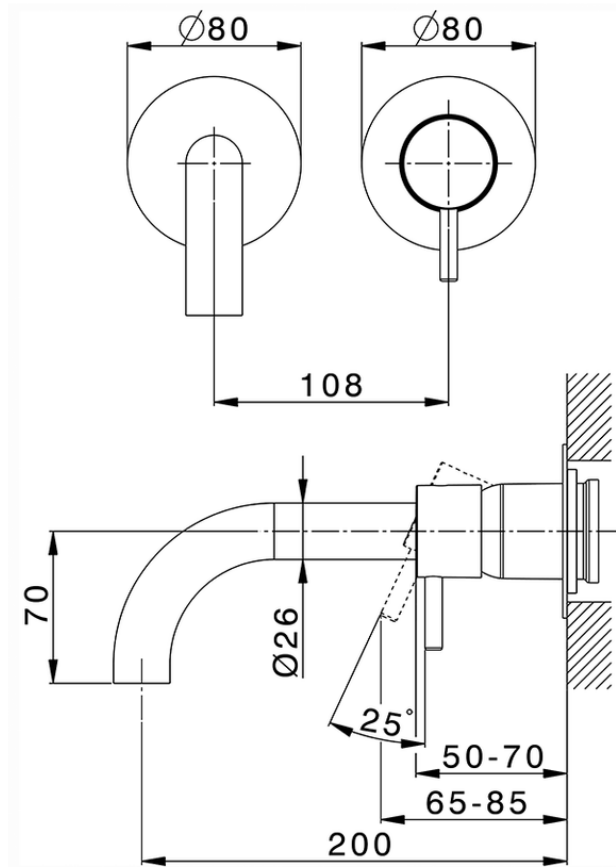

**Exposed part for single lever washbasin valve NUOVA LESS\_LN00551D**

LN00551D

<https://en.cisal.it/exposed-part-for-single-lever-washbasin-valve-nuova-less-ln00551d>

2026-04-06