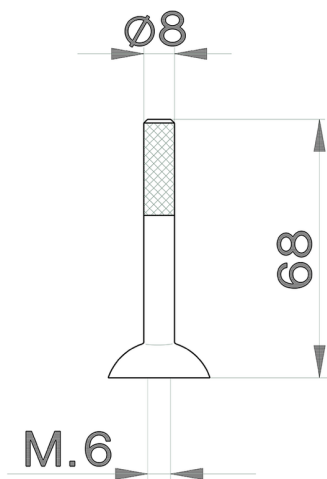

## Lever for single lever 'LS' joystick SPARE PARTS\_ZZ932930

MODEL **ZZ932930**

Lever for single lever 'LS' joystick

AVAILABLE FINISHINGS

**21** 21 Chrome

**2A** 2A Satin Brushed Nickel

CHARACTERISTICS

2024-12-22