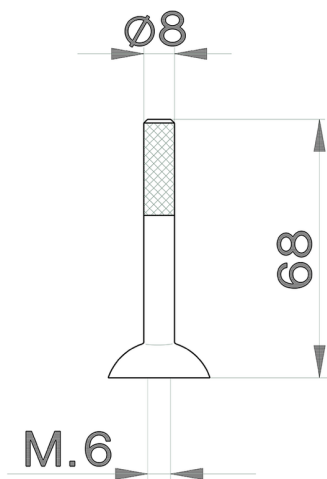

## Lever for single lever 'LS' joystick SPARE PARTS\_ZZ932930

MODEL **ZZ932930**

Lever for single lever 'LS' joystick

AVAILABLE FINISHINGS

**21** 21 Chrome

**2A** 2A Satin Brushed Nickel

CHARACTERISTICS

2024-12-31