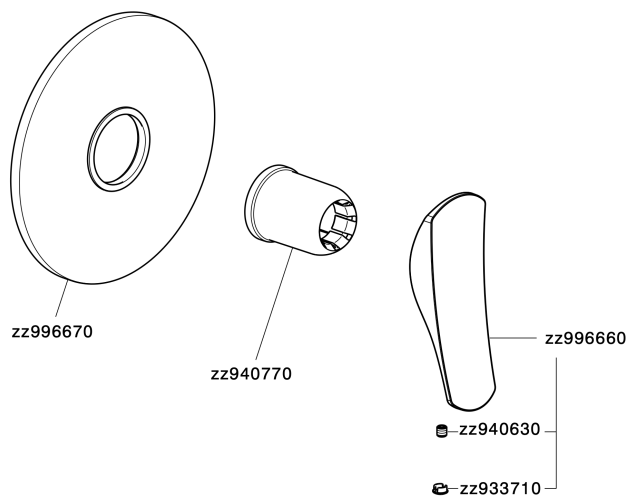

Exposed part for concealed S.L. shower valve ROADSTER ACCENT_RA003000

RA003000

<https://en.cisal.it/exposed-part-for-concealed-s-l-shower-valve-roadster-accent-ra003000>

Concealed single lever shower mixer CONCEALED_ZA005300

ZA005300

<https://en.cisal.it/concealed-single-lever-shower-mixer-concealed-za005300>

2026-06-13