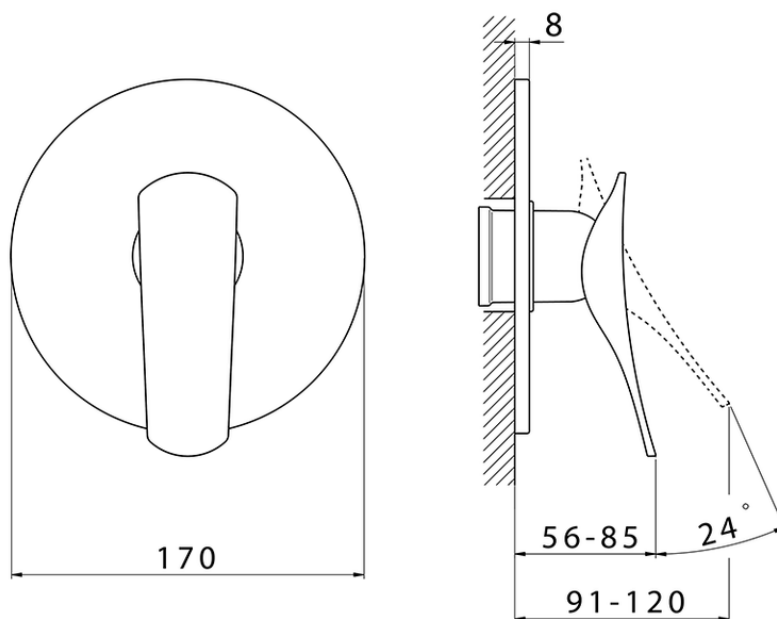

Exposed part for concealed S.L. shower valve ROADSTER ACCENT_RA003000

RA003000

<https://en.cisal.it/exposed-part-for-concealed-s-l-shower-valve-roadster-accent-ra003000>

Piastra/Plate/Plaque/Platte/Placa

2-3mm: XX 27-47 YY 54-74

10mm: XX 16-40 YY 43-68

ZA005300

<https://en.cisal.it/concealed-single-lever-shower-mixer-concealed-za005300>

2026-05-19