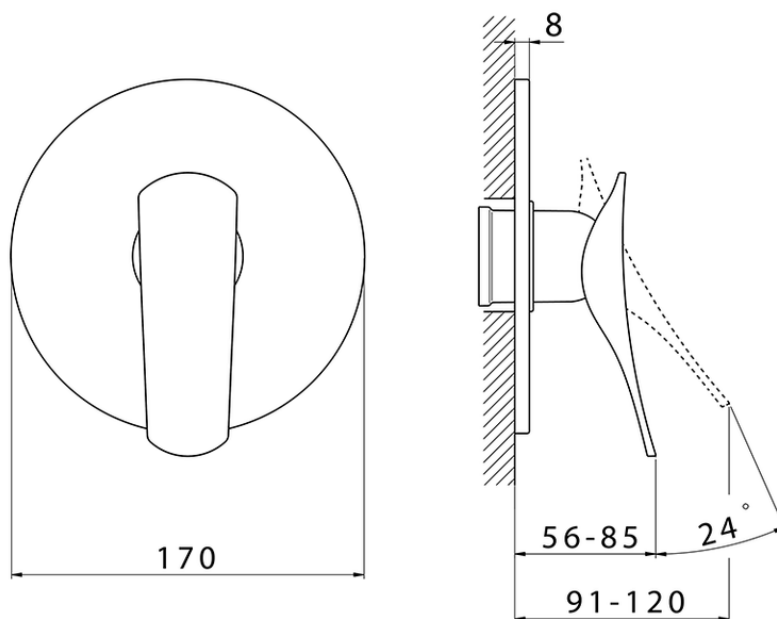

Exposed part for concealed S.L. shower valve ROADSTER ACCENT_RA003000

RA003000

<https://en.cisal.it/exposed-part-for-concealed-s-l-shower-valve-roadster-accent-ra003000>

Piastra/Plate/Plaque/Platte/Placa

2-3mm: XX 27-47 YY 54-74

10mm: XX 16-40 YY 43-68

ZA005300

<https://en.cisal.it/concealed-single-lever-shower-mixer-concealed-za005300>

2026-04-08