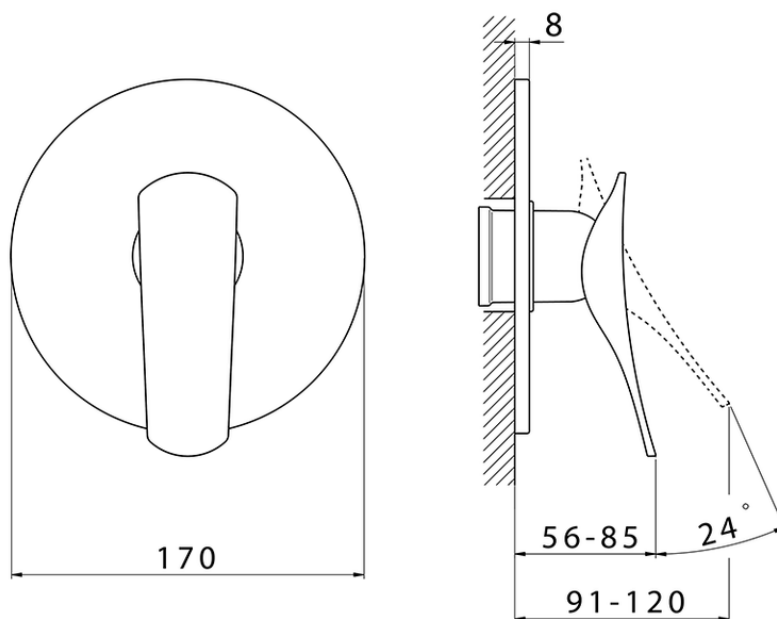

Exposed part for concealed S.L. shower valve ROADSTER ACCENT_RA003000

RA003000

<https://en.cisal.it/exposed-part-for-concealed-s-l-shower-valve-roadster-accent-ra003000>

Piastra/Plate/Plaque/Platte/Placa

2-3mm: XX 27-47 YY 54-74

10mm: XX 16-40 YY 43-68

ZA005300

<https://en.cisal.it/concealed-single-lever-shower-mixer-concealed-za005300>

2026-06-14