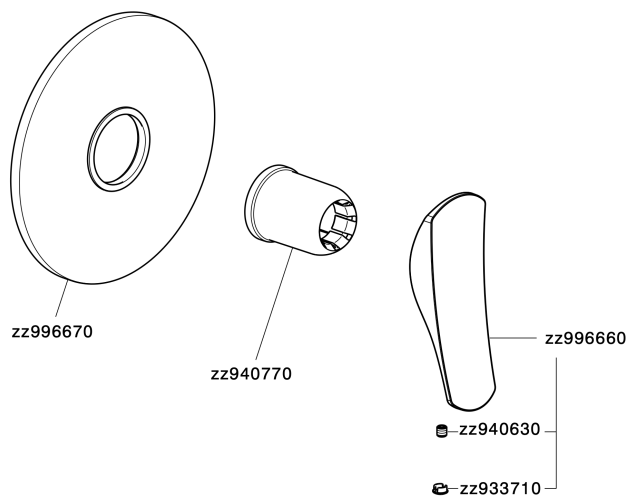

## Exposed part for concealed S.L. shower valve ROADSTER ACCENT\_RA003000

RA003000

<https://en.cisal.it/exposed-part-for-concealed-s-l-shower-valve-roadster-accent-ra003000>

## Concealed single lever shower mixer CONCEALED\_ZA005300

ZA005300

<https://en.cisal.it/concealed-single-lever-shower-mixer-concealed-za005300>

2026-04-26