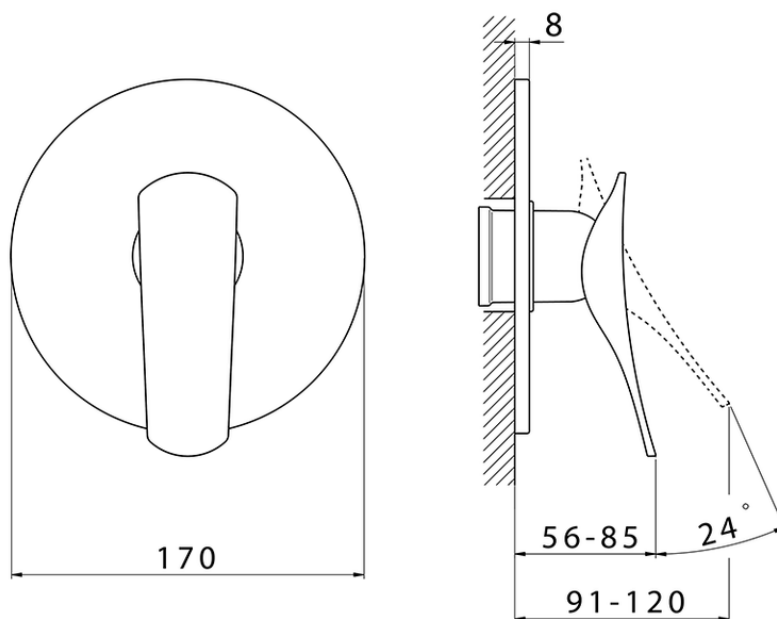

Exposed part for concealed S.L. shower valve ROADSTER ACCENT_RA003000

RA003000

<https://en.cisal.it/exposed-part-for-concealed-s-l-shower-valve-roadster-accent-ra003000>

Piastra/Plate/Plaque/Platte/Placa

2-3mm: XX 27-47 YY 54-74

10mm: XX 16-40 YY 43-68

ZA005300

<https://en.cisal.it/concealed-single-lever-shower-mixer-concealed-za005300>

2026-04-06