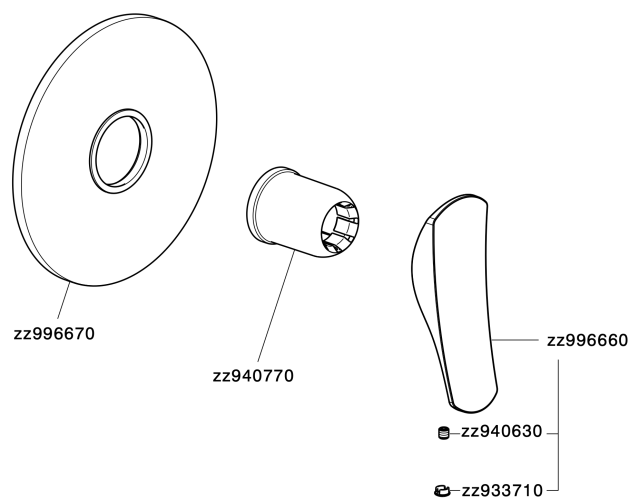

Exposed part for concealed S.L. shower valve ROADSTER ACCENT_RA003000

RA003000

<https://en.cisal.it/exposed-part-for-concealed-s-l-shower-valve-roadster-accent-ra003000>

Concealed single lever shower mixer CONCEALED_ZA005300

ZA005300

<https://en.cisal.it/concealed-single-lever-shower-mixer-concealed-za005300>

2026-06-14