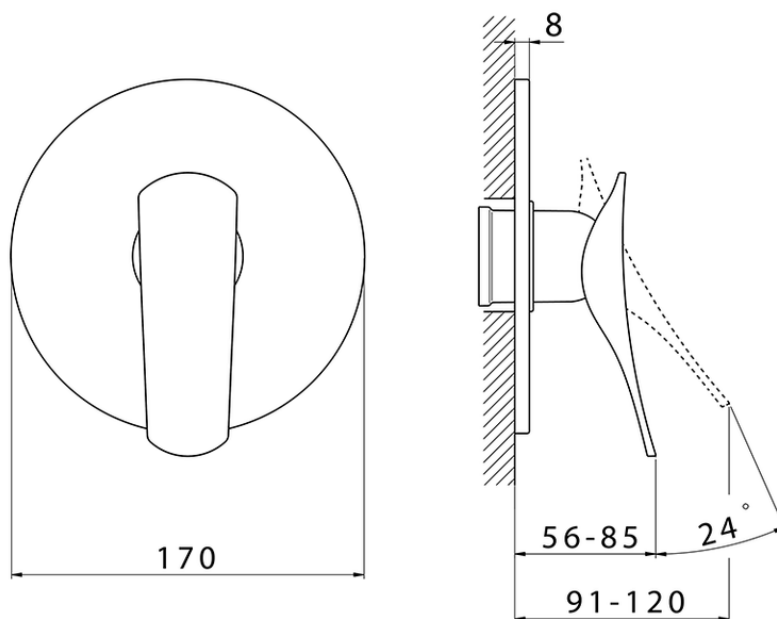

Exposed part for concealed S.L. shower valve ROADSTER ACCENT_RA003000

RA003000

<https://en.cisal.it/exposed-part-for-concealed-s-l-shower-valve-roadster-accent-ra003000>

Piastra/Plate/Plaque/Platte/Placa

2-3mm: XX 27-47 YY 54-74

10mm: XX 16-40 YY 43-68

ZA005300

<https://en.cisal.it/concealed-single-lever-shower-mixer-concealed-za005300>

2026-06-13