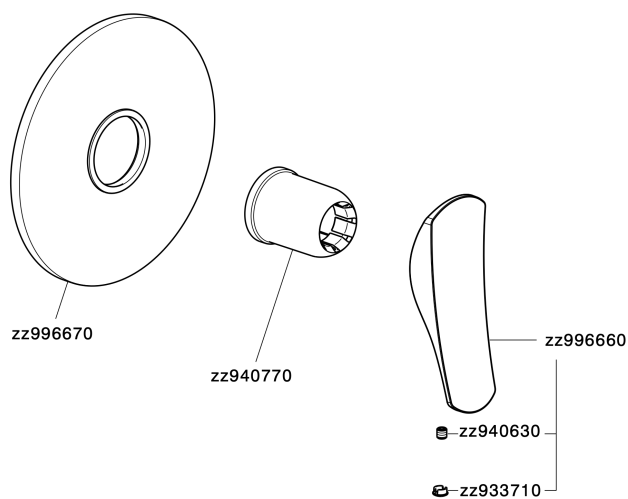

Exposed part for concealed S.L. shower valve ROADSTER ACCENT_RA003000

RA003000

<https://en.cisal.it/exposed-part-for-concealed-s-l-shower-valve-roadster-accent-ra003000>

Concealed single lever shower mixer CONCEALED_ZA005300

ZA005300

<https://en.cisal.it/concealed-single-lever-shower-mixer-concealed-za005300>

2026-06-08