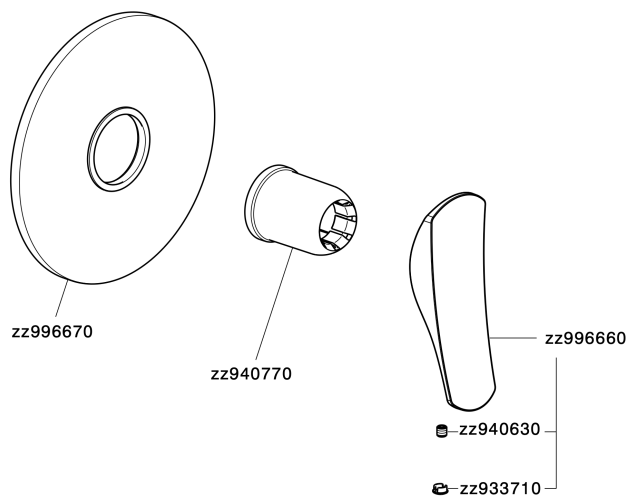

Exposed part for concealed S.L. shower valve ROADSTER ACCENT_RA003000

RA003000

<https://en.cisal.it/exposed-part-for-concealed-s-l-shower-valve-roadster-accent-ra003000>

Concealed single lever shower mixer CONCEALED_ZA005300

ZA005300

<https://en.cisal.it/concealed-single-lever-shower-mixer-concealed-za005300>

2026-05-19