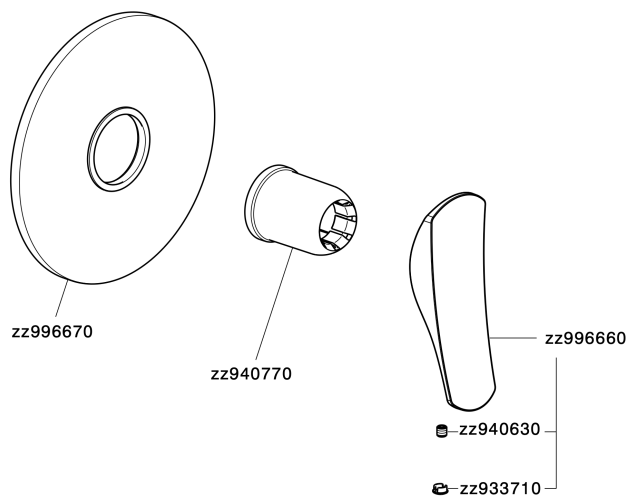

Exposed part for concealed S.L. shower valve ROADSTER ACCENT_RA003000

RA003000

<https://en.cisal.it/exposed-part-for-concealed-s-l-shower-valve-roadster-accent-ra003000>

Concealed single lever shower mixer CONCEALED_ZA005300

ZA005300

<https://en.cisal.it/concealed-single-lever-shower-mixer-concealed-za005300>

2026-04-06