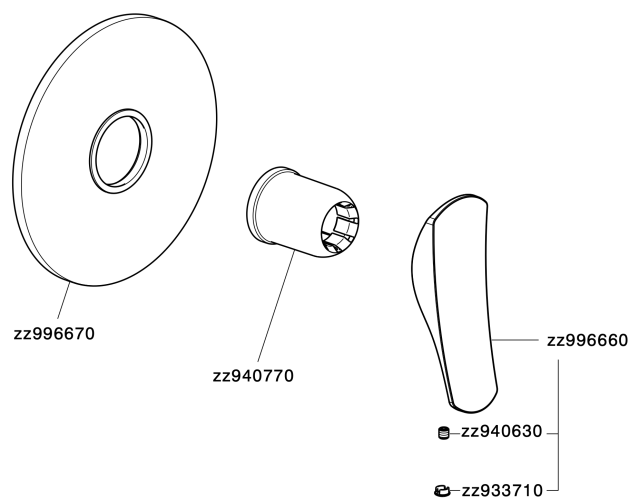

Exposed part for concealed S.L. shower valve ROADSTER ACCENT_RA003000

RA003000

<https://en.cisal.it/exposed-part-for-concealed-s-l-shower-valve-roadster-accent-ra003000>

Concealed single lever shower mixer CONCEALED_ZA005300

ZA005300

<https://en.cisal.it/concealed-single-lever-shower-mixer-concealed-za005300>

2026-06-29