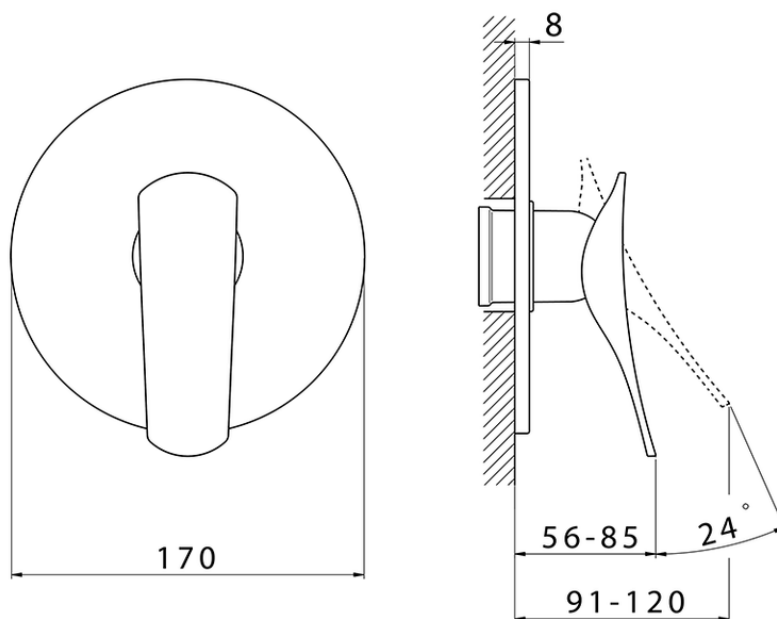

Exposed part for concealed S.L. shower valve ROADSTER ACCENT_RA003000

RA003000

<https://en.cisal.it/exposed-part-for-concealed-s-l-shower-valve-roadster-accent-ra003000>

Piastra/Plate/Plaque/Platte/Placa

2-3mm: XX 27-47 YY 54-74

10mm: XX 16-40 YY 43-68

ZA005300

<https://en.cisal.it/concealed-single-lever-shower-mixer-concealed-za005300>

2026-04-26