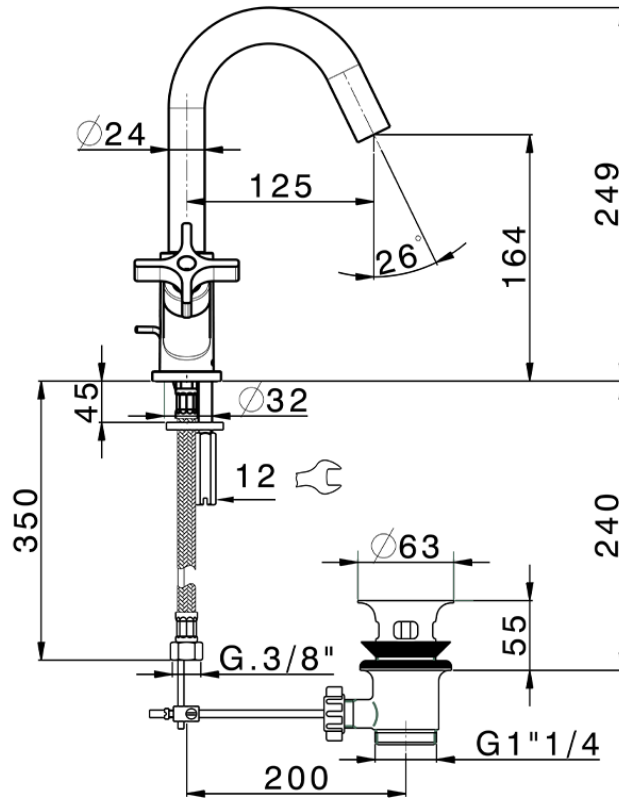

Washbasin mixer GRACE_GS000510

GS000510

<https://en.cisal.it/washbasin-mixer-grace-gs000510>

2026-04-10