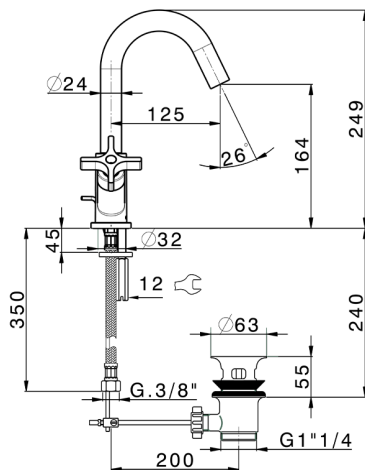

Washbasin mixer GRACE_GS000510

MODEL **GS000510**

Washbasin mixer, with automatic 1"1/4 automatic pop-up waste, G.3/8" stainless steel flexible hoses

AVAILABLE FINISHINGS

-  **21** 21 Chrome
-  **2F** 2F Brushed Nickel
-  **2W** 2W Brushed Gold
-  **5H** 5H Dark Brass Brushed
-  **5L** 5L Brushed Black Titanium
-  **6T** 6T Chrome/Matt Black