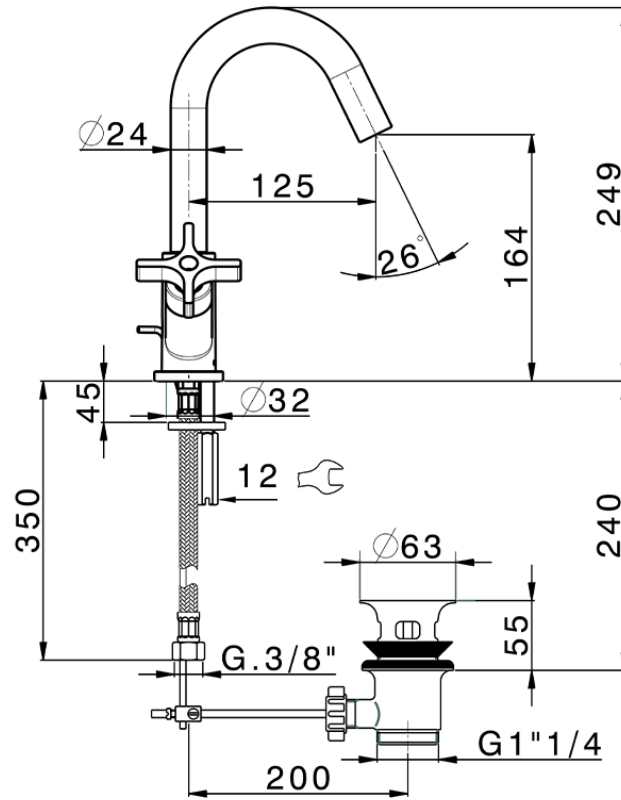

Washbasin mixer GRACE_GS000510

GS000510

<https://en.cisal.it/washbasin-mixer-grace-gs000510>

2026-05-20