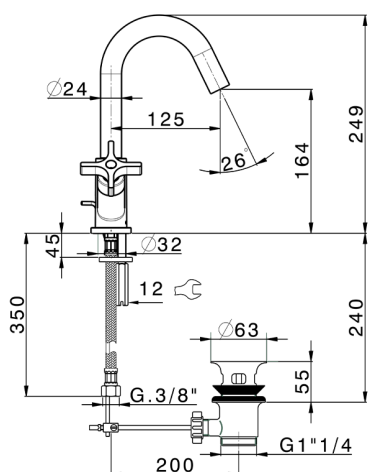

Washbasin mixer GRACE_GS000510

MODEL **GS000510**

Washbasin mixer, with automatic 1"1/4 automatic pop-up waste, G.3/8" stainless steel flexible hoses

AVAILABLE FINISHINGS

-  **21** 21 Chrome
-  **2F** 2F Brushed Nickel
-  **2W** 2W Brushed Gold
-  **5H** 5H Dark Brass Brushed
-  **5L** 5L Brushed Black Titanium
-  **6T** 6T Chrome/Matt Black