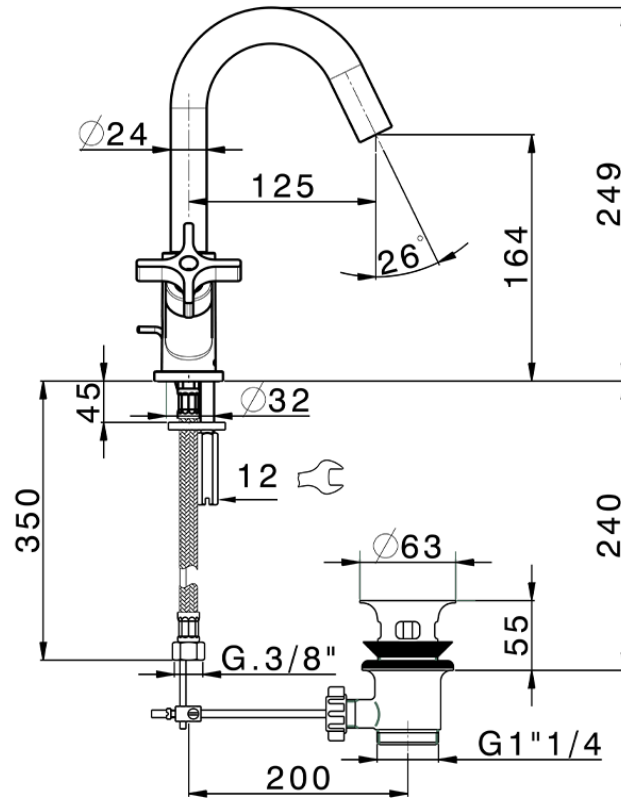

## Washbasin mixer GRACE\_GS000510

GS000510

<https://en.cisal.it/washbasin-mixer-grace-gs000510>

2026-06-13