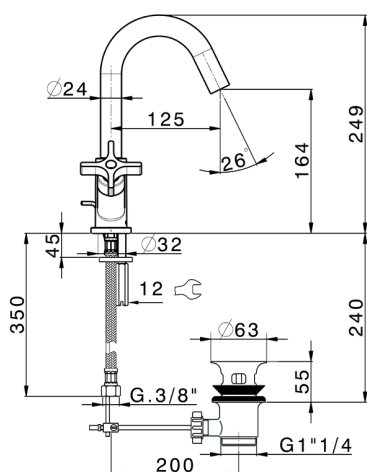

Washbasin mixer GRACE_GS000510

MODEL **GS000510**

Washbasin mixer, with automatic 1"1/4 automatic pop-up waste, G.3/8" stainless steel flexible hoses

AVAILABLE FINISHINGS

-  **21** 21 Chrome
-  **2F** 2F Brushed Nickel
-  **2W** 2W Brushed Gold
-  **5H** 5H Dark Brass Brushed
-  **5L** 5L Brushed Black Titanium
-  **6T** 6T Chrome/Matt Black