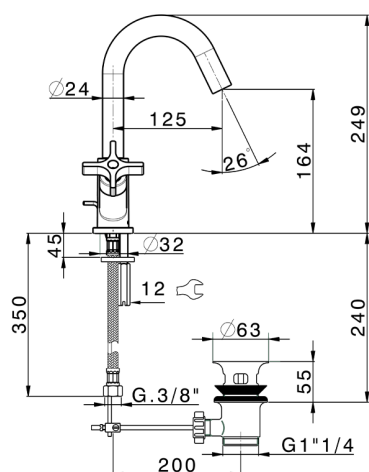

Washbasin mixer GRACE_GS000510

MODEL **GS000510**

Washbasin mixer, with automatic 1"1/4 automatic pop-up waste, G.3/8" stainless steel flexible hoses

AVAILABLE FINISHINGS

-  **21** 21 Chrome
-  **2F** 2F Brushed Nickel
-  **2W** 2W Brushed Gold
-  **5H** 5H Dark Brass Brushed
-  **5L** 5L Brushed Black Titanium
-  **6T** 6T Chrome/Matt Black