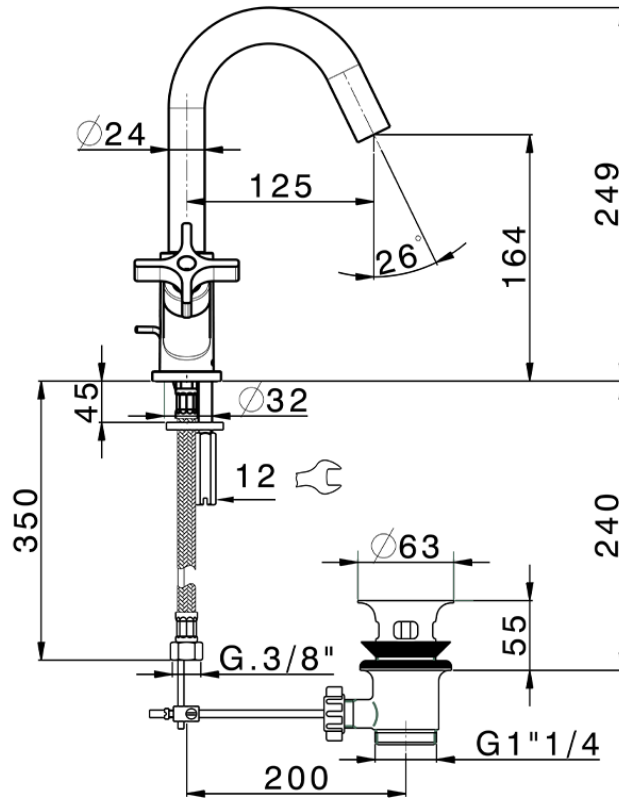

Washbasin mixer GRACE_GS000510

GS000510

<https://en.cisal.it/washbasin-mixer-grace-gs000510>

2026-06-14