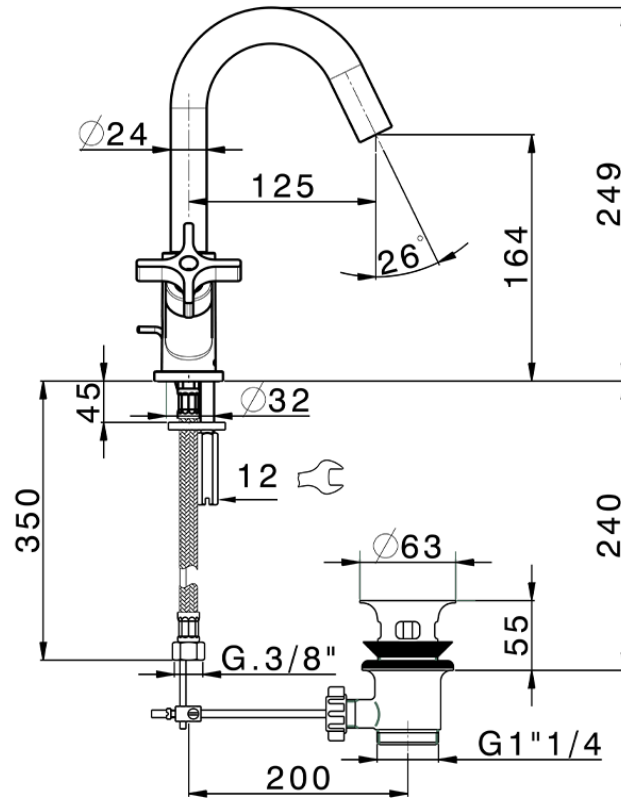

## Washbasin mixer GRACE\_GS000510

GS000510

<https://en.cisal.it/washbasin-mixer-grace-gs000510>

2026-04-10