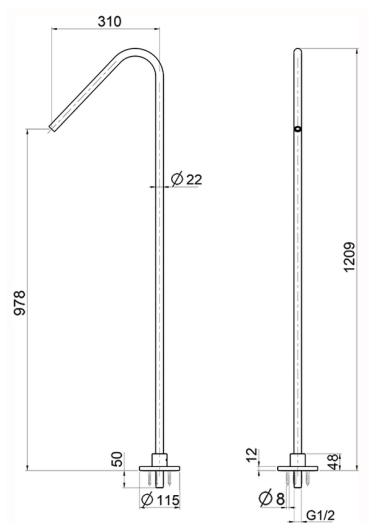

## Standing floor mounted spout X32\_ZA001280

MODEL **ZA001280**

Standing floor mounted spout, 930 mm Length, without mixer, Inox AISI 316L

AVAILABLE FINISHINGS

**D1** D1 Brushed Inox

CHARACTERISTICS

2024-12-30