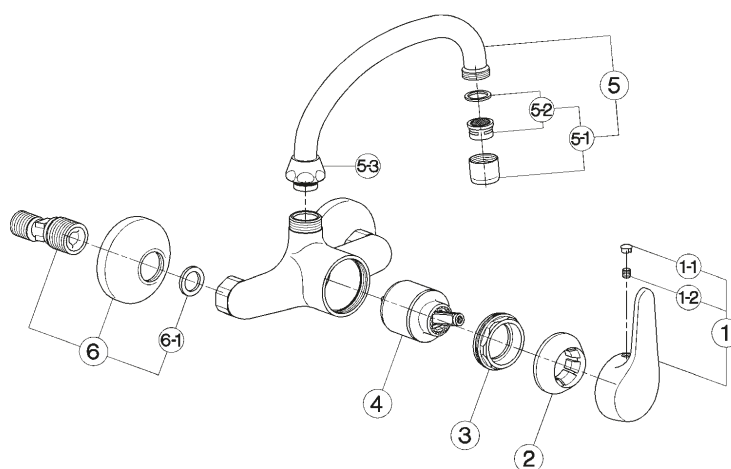

Exposed single lever sink mixer KITCHEN_EU000410

MODEL **EU000410**

Exposed single lever sink mixer, swivel spout

AVAILABLE FINISHINGS

CHARACTERISTICS

Cartridge Spare Parts **ZZ95274000**

40 mm Cartridge

Exposed single lever sink mixer KITCHEN_EU000410

cisal

EU 00041

- Monocomando livello
- Single lever sink mixer
- Einhand-Wand-Spültischbatterie
- Mitigeur évier mural

bar	PORTATA BOCCA DI EROGAZIONE * SPOUT FLOW RATE DURCHFLOß WANNENEINLAUF DÉBIT BEC DEVERSEUR l/min.
0.5	6.5
1	8.5
2	12
3	14.5
4	16
5	18