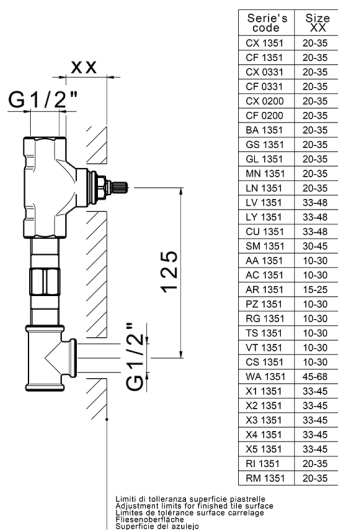

2026-04-25