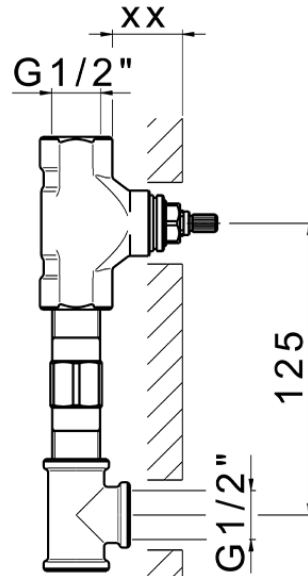

Serie's code	Size XX
CX 1351	20-35
CF 1351	20-35
CX 0331	20-35
CF 0331	20-35
CX 0200	20-35
CF 0200	20-35
BA 1351	20-35
GS 1351	20-35
GL 1351	20-35
MN 1351	20-35
LN 1351	20-35
LV 1351	33-48
LY 1351	33-48
CU 1351	33-48
SM 1351	30-45
AA 1351	10-30
AC 1351	10-30
AR 1351	15-25
PZ 1351	10-30
RG 1351	10-30
TS 1351	10-30
VT 1351	10-30
CS 1351	10-30
WA 1351	45-68
X1 1351	33-45
X2 1351	33-45
X3 1351	33-45
X4 1351	33-45
X5 1351	33-45
RI 1351	20-35
RM 1351	20-35

ZA033511

<https://en.cisal.it/concealed-washbasin-mixer-concealed-za033511>

2026-06-10