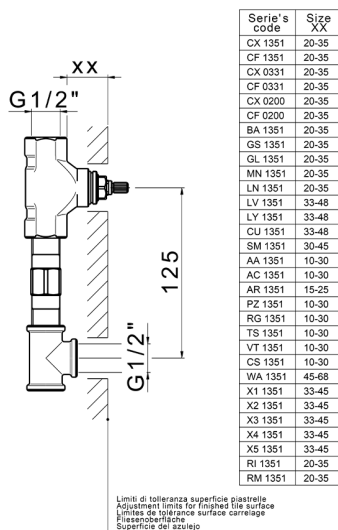

## Concealed washbasin mixer CONCEALED\_ZA033511

MODEL **ZA033511**

Concealed washbasin mixer, right headvalve - left headvalve

AVAILABLE FINISHINGS

 **04** 04 Without finishing

CHARACTERISTICS

Concealed **1**