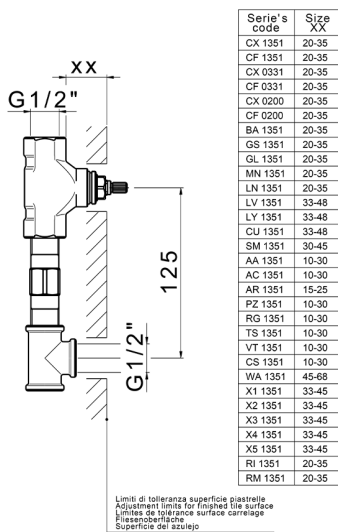

## Concealed washbasin mixer CONCEALED\_ZA033511

MODEL **ZA033511**

Concealed washbasin mixer, right headvalve - left headvalve

AVAILABLE FINISHINGS

**04** 04 Without finishing

CHARACTERISTICS

Concealed **1**