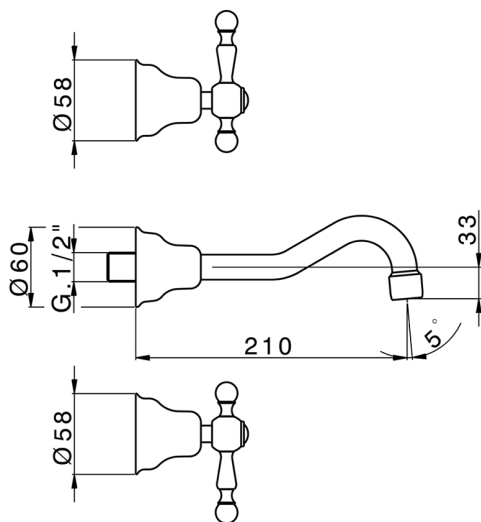

## Exposed part for concealed washbasin mixer ARCANA AMERICA\_AA013510

MODEL **AA013510**

Exposed part for concealed washbasin mixer, without concealed part, for item ZA033511

## Concealed washbasin mixer CONCEALED\_ZA033511

MODEL **ZA033511**

Concealed washbasin mixer, right headvalve - left headvalve

AVAILABLE FINISHINGS

**04** 04 Without finishing

CHARACTERISTICS

Concealed **1**