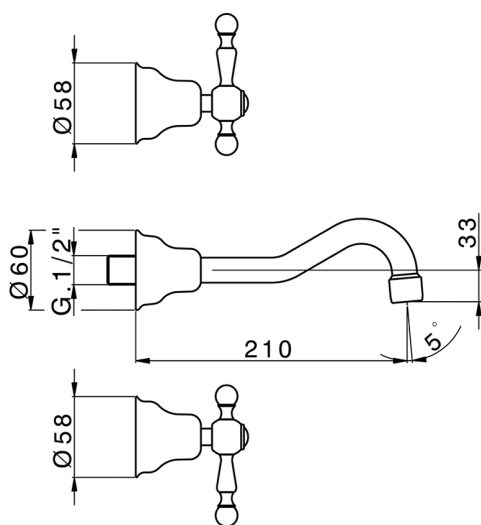

## Exposed part for concealed washbasin mixer ARCANA AMERICA\_AA013510

MODEL **AA013510**

Exposed part for concealed washbasin mixer, without concealed part, for item ZA033511

## Concealed washbasin mixer CONCEALED\_ZA033511

MODEL **ZA033511**

Concealed washbasin mixer, right headvalve - left headvalve

AVAILABLE FINISHINGS

 **04** 04 Without finishing

CHARACTERISTICS

Concealed **1**