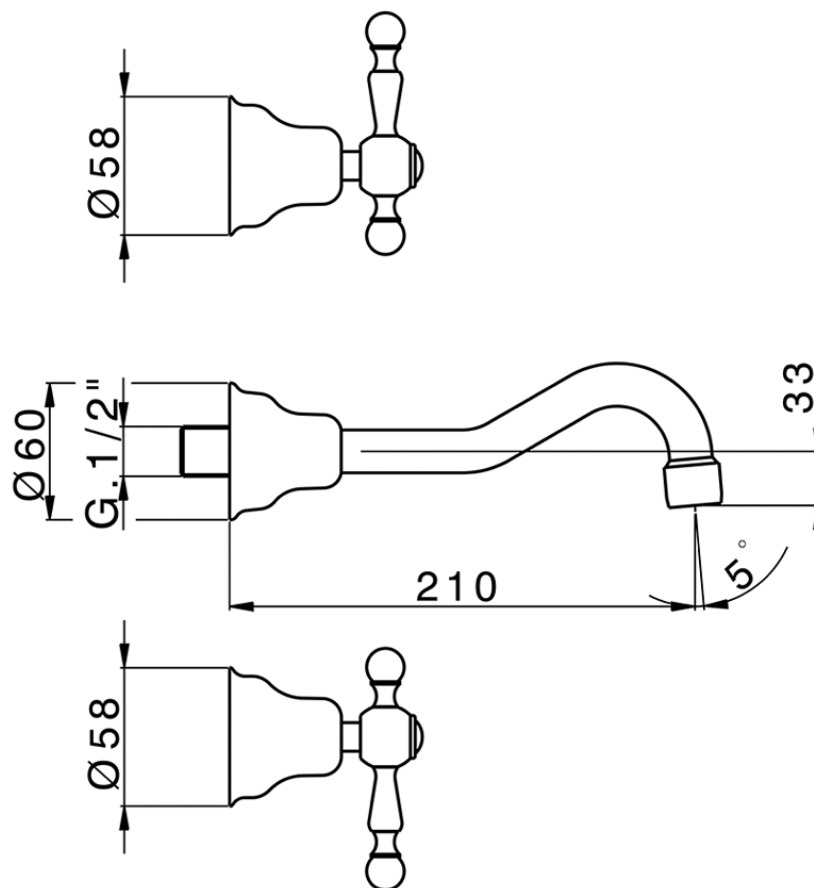

Exposed part for concealed washbasin mixer ARCANA AMERICA_AA013510

AA013510

<https://en.cisal.it/exposed-part-for-concealed-washbasin-mixer-arcana-america-aa013510>

Serie's code	Size XX
CX 1351	20-35
CF 1351	20-35
CX 0331	20-35
CF 0331	20-35
CX 0200	20-35
CF 0200	20-35
BA 1351	20-35
GS 1351	20-35
GL 1351	20-35
MN 1351	20-35
LN 1351	20-35
LV 1351	33-48
LY 1351	33-48
CU 1351	33-48
SM 1351	30-45
AA 1351	10-30
AC 1351	10-30
AR 1351	15-25
PZ 1351	10-30
RG 1351	10-30
TS 1351	10-30
VT 1351	10-30
CS 1351	10-30
WA 1351	45-68
X1 1351	33-45
X2 1351	33-45
X3 1351	33-45
X4 1351	33-45
X5 1351	33-45
RI 1351	20-35
RM 1351	20-35

Limiti di tolleranza superficie piastrelle
 Adjustment limits for finished tile surface
 Limites de tolérance surface carrelage
 Fliesenoberfläche
 Superficie del azulejo

ZA033511

<https://en.cisal.it/concealed-washbasin-mixer-concealed-za033511>