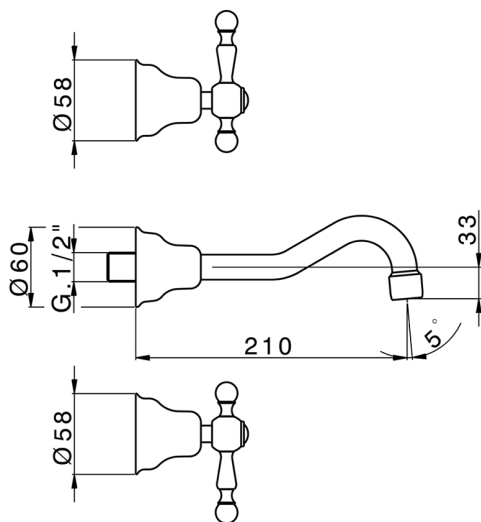

## Exposed part for concealed washbasin mixer ARCANA AMERICA\_AA013510

MODEL **AA013510**

Exposed part for concealed washbasin mixer, without concealed part, for item ZA033511

## Concealed washbasin mixer CONCEALED\_ZA033511

MODEL **ZA033511**

Concealed washbasin mixer, right headvalve - left headvalve

AVAILABLE FINISHINGS

 **04** 04 Without finishing

CHARACTERISTICS

Concealed **1**