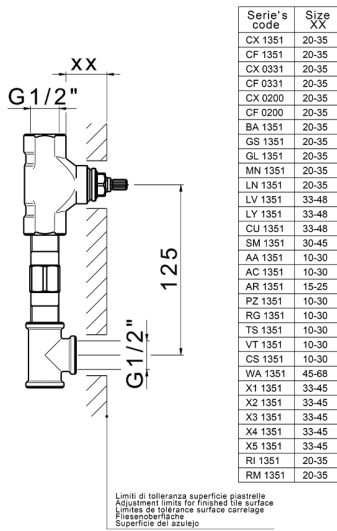

Concealed washbasin mixer CONCEALED_ZA033511

MODEL **ZA033511**

Concealed washbasin mixer, right headvalve - left headvalve

AVAILABLE FINISHINGS

04 04 Without finishing

CHARACTERISTICS

Concealed **1**

2026-05-17