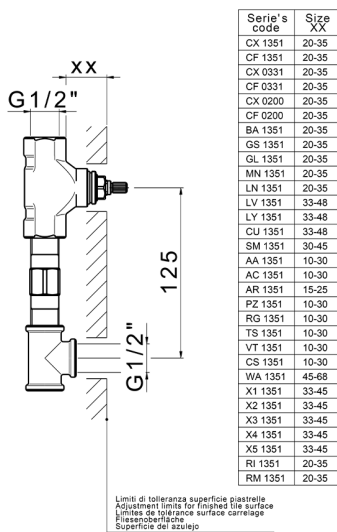

## Concealed washbasin mixer CONCEALED\_ZA033511

MODEL **ZA033511**

Concealed washbasin mixer, right headvalve - left headvalve

AVAILABLE FINISHINGS

 **04** 04 Without finishing

CHARACTERISTICS

Concealed **1**