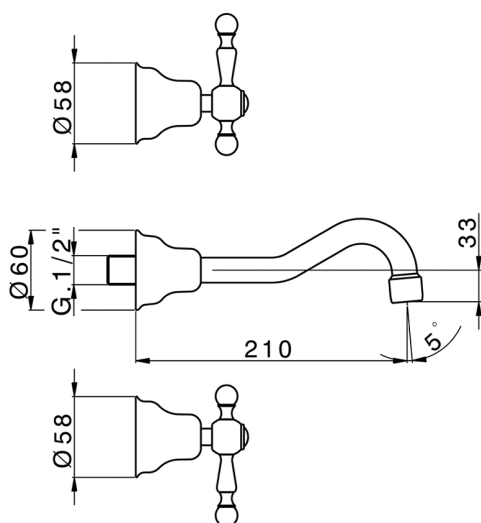

Exposed part for concealed washbasin mixer **ARCANA AMERICA_AA013510**

MODEL **AA013510**

Exposed part for concealed washbasin mixer, without concealed part, for item ZA033511

AVAILABLE FINISHINGS

-  **21** 21 Chrome
-  **24** 24 Gold
-  **26** 26 Old Copper
-  **27** 27 Old Bronze
-  **2A** 2A Satin Brushed Nickel
-  **74** 74 Chrome/Gold

CHARACTERISTICS

Installation **Concealed**
 Required concealed parts **ZA033511**

Concealed washbasin mixer CONCEALED_ZA033511

MODEL **ZA033511**

Concealed washbasin mixer, right headvalve - left headvalve