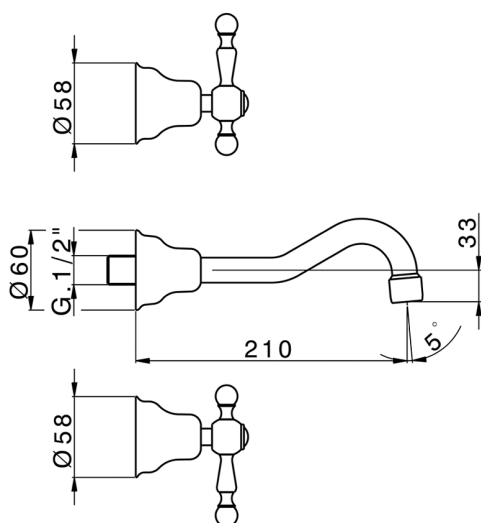

## Exposed part for concealed washbasin mixer ARCANA AMERICA\_AA013510

MODEL **AA013510**

Exposed part for concealed washbasin mixer, without concealed part, for item ZA033511

## Concealed washbasin mixer CONCEALED\_ZA033511

MODEL **ZA033511**

Concealed washbasin mixer, right headvalve - left headvalve

AVAILABLE FINISHINGS

CHARACTERISTICS

Concealed **1**

2026-04-04