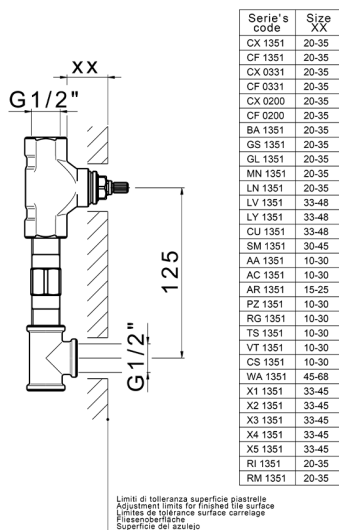

Concealed washbasin mixer CONCEALED_ZA033511

MODEL **ZA033511**

Concealed washbasin mixer, right headvalve - left headvalve

AVAILABLE FINISHINGS

04 04 Without finishing

CHARACTERISTICS

Concealed **1**

2026-04-25