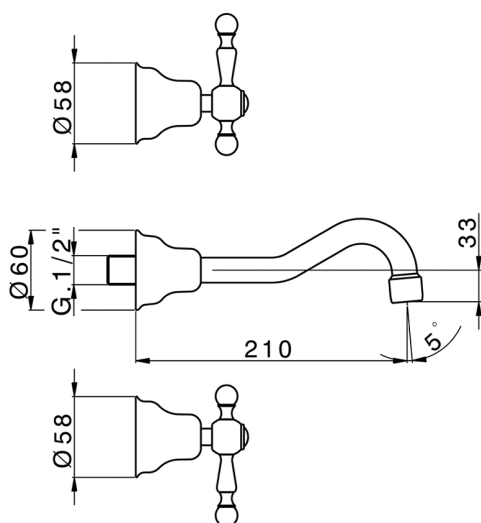

Exposed part for concealed washbasin mixer **ARCANA AMERICA_AA013510**

MODEL **AA013510**

Exposed part for concealed washbasin mixer, without concealed part, for item ZA033511

AVAILABLE FINISHINGS

- **21** 21 Chrome
- **24** 24 Gold
- **26** 26 Old Copper
- **27** 27 Old Bronze
- **2A** 2A Satin Brushed Nickel
- **74** 74 Chrome/Gold

CHARACTERISTICS

Installation **Concealed**
Required concealed parts **ZA033511**