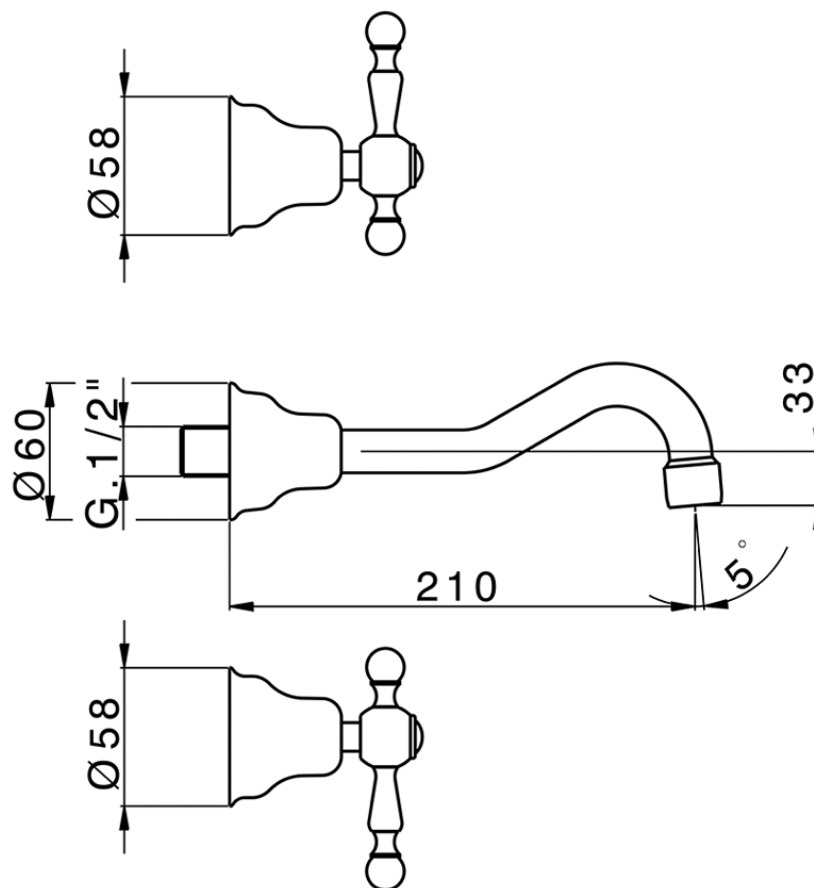

Exposed part for concealed washbasin mixer ARCANA AMERICA_AA013510

AA013510

<https://en.cisal.it/exposed-part-for-concealed-washbasin-mixer-arcana-america-aa013510>

Serie's code	Size XX
CX 1351	20-35
CF 1351	20-35
CX 0331	20-35
CF 0331	20-35
CX 0200	20-35
CF 0200	20-35
BA 1351	20-35
GS 1351	20-35
GL 1351	20-35
MN 1351	20-35
LN 1351	20-35
LV 1351	33-48
LY 1351	33-48
CU 1351	33-48
SM 1351	30-45
AA 1351	10-30
AC 1351	10-30
AR 1351	15-25
PZ 1351	10-30
RG 1351	10-30
TS 1351	10-30
VT 1351	10-30
CS 1351	10-30
WA 1351	45-68
X1 1351	33-45
X2 1351	33-45
X3 1351	33-45
X4 1351	33-45
X5 1351	33-45
RI 1351	20-35
RM 1351	20-35

Limiti di tolleranza superficie piastrelle
 Adjustment limits for finished tile surface
 Limites de tolérance surface carrelage
 Fliesenoberfläche
 Superficie del azulejo