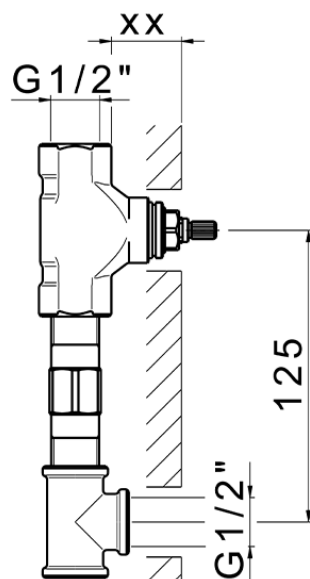

Serie's code	Size XX
CX 1351	20-35
CF 1351	20-35
CX 0331	20-35
CF 0331	20-35
CX 0200	20-35
CF 0200	20-35
BA 1351	20-35
GS 1351	20-35
GL 1351	20-35
MN 1351	20-35
LN 1351	20-35
LV 1351	33-48
LY 1351	33-48
CU 1351	33-48
SM 1351	30-45
AA 1351	10-30
AC 1351	10-30
AR 1351	15-25
PZ 1351	10-30
RG 1351	10-30
TS 1351	10-30
VT 1351	10-30
CS 1351	10-30
WA 1351	45-68
X1 1351	33-45
X2 1351	33-45
X3 1351	33-45
X4 1351	33-45
X5 1351	33-45
RI 1351	20-35
RM 1351	20-35

ZA033511

<https://en.cisal.it/concealed-washbasin-mixer-concealed-za033511>

2026-05-17