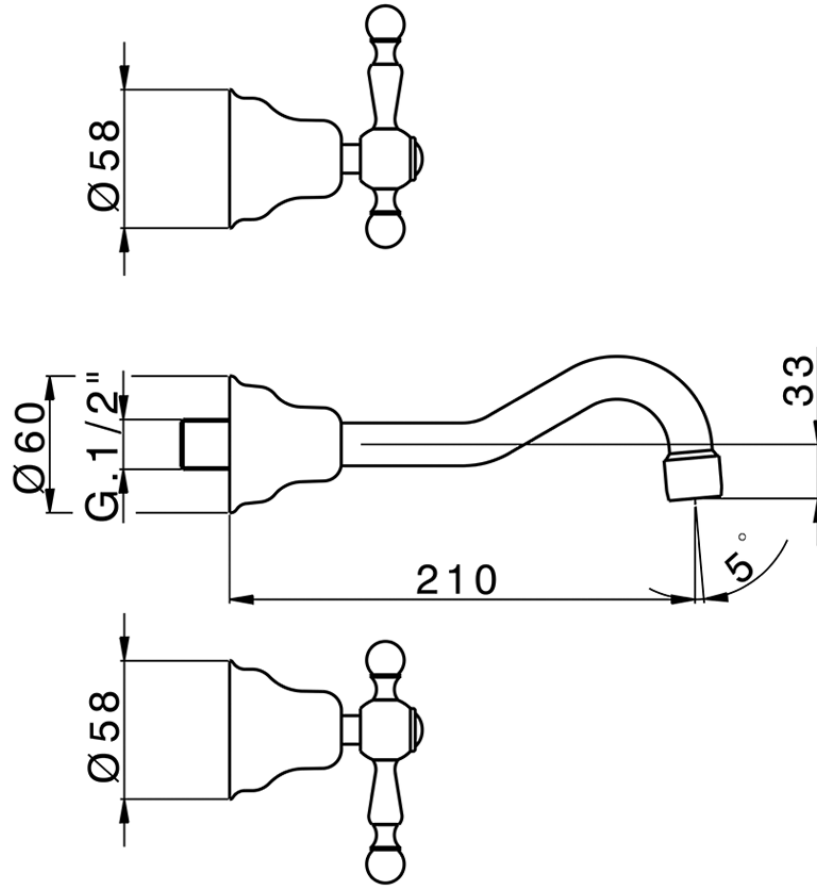

## Exposed part for concealed washbasin mixer ARCANA AMERICA\_AA013510

AA013510

<https://en.cisal.it/exposed-part-for-concealed-washbasin-mixer-arcana-america-aa013510>

Serie's code	Size XX
CX 1351	20-35
CF 1351	20-35
CX 0331	20-35
CF 0331	20-35
CX 0200	20-35
CF 0200	20-35
BA 1351	20-35
GS 1351	20-35
GL 1351	20-35
MN 1351	20-35
LN 1351	20-35
LV 1351	33-48
LY 1351	33-48
CU 1351	33-48
SM 1351	30-45
AA 1351	10-30
AC 1351	10-30
AR 1351	15-25
PZ 1351	10-30
RG 1351	10-30
TS 1351	10-30
VT 1351	10-30
CS 1351	10-30
WA 1351	45-68
X1 1351	33-45
X2 1351	33-45
X3 1351	33-45
X4 1351	33-45
X5 1351	33-45
RI 1351	20-35
RM 1351	20-35

Limiti di tolleranza superficie piastrelle  
 Adjustment limits for finished tile surface  
 Limites de tolérance surface carrelage  
 Fliesenoberfläche  
 Superficie del azulejo

ZA033511

<https://en.cisal.it/concealed-washbasin-mixer-concealed-za033511>