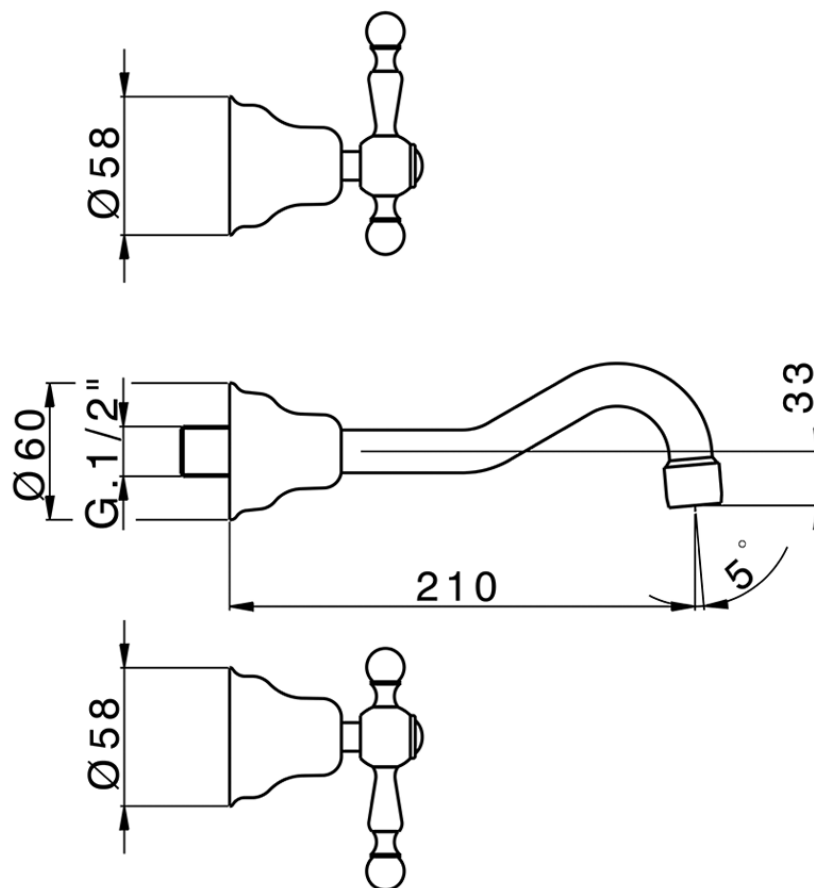

## Exposed part for concealed washbasin mixer ARCANA AMERICA\_AA013510

AA013510

<https://en.cisal.it/exposed-part-for-concealed-washbasin-mixer-arcana-america-aa013510>

Serie's code	Size XX
CX 1351	20-35
CF 1351	20-35
CX 0331	20-35
CF 0331	20-35
CX 0200	20-35
CF 0200	20-35
BA 1351	20-35
GS 1351	20-35
GL 1351	20-35
MN 1351	20-35
LN 1351	20-35
LV 1351	33-48
LY 1351	33-48
CU 1351	33-48
SM 1351	30-45
AA 1351	10-30
AC 1351	10-30
AR 1351	15-25
PZ 1351	10-30
RG 1351	10-30
TS 1351	10-30
VT 1351	10-30
CS 1351	10-30
WA 1351	45-68
X1 1351	33-45
X2 1351	33-45
X3 1351	33-45
X4 1351	33-45
X5 1351	33-45
RI 1351	20-35
RM 1351	20-35

Limiti di tolleranza superficie piastrelle  
 Adjustment limits for finished tile surface  
 Limites de tolérance surface carrelage  
 Fliesenoberfläche  
 Superficie del azulejo

ZA033511

<https://en.cisal.it/concealed-washbasin-mixer-concealed-za033511>