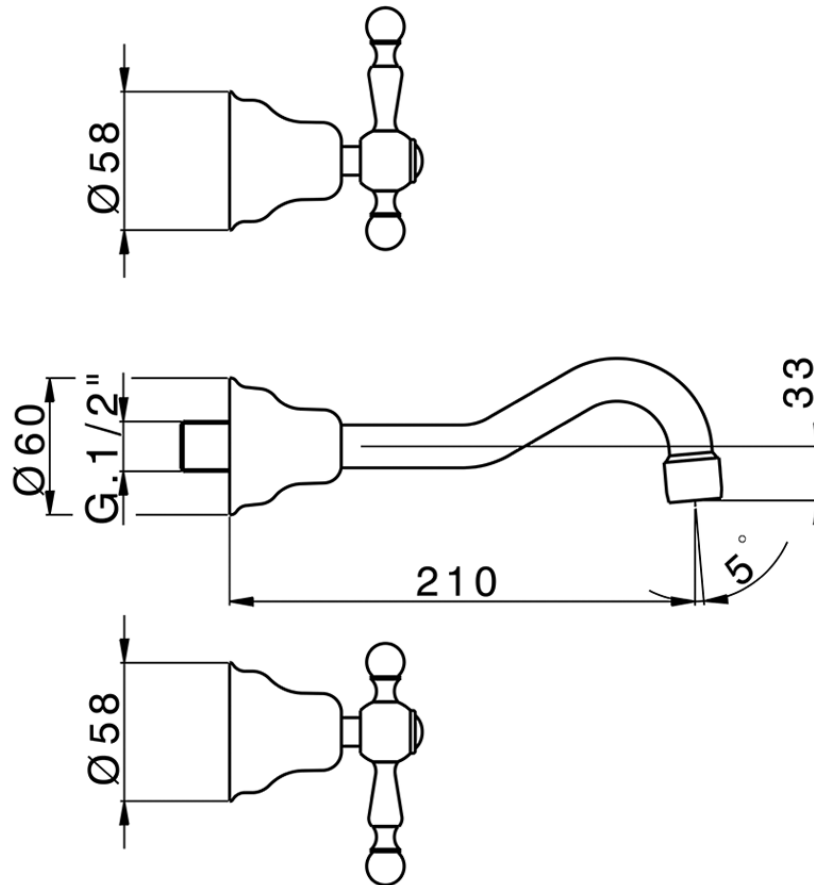

Exposed part for concealed washbasin mixer ARCANA AMERICA_AA013510

AA013510

<https://en.cisal.it/exposed-part-for-concealed-washbasin-mixer-arcana-america-aa013510>

Serie's code	Size XX
CX 1351	20-35
CF 1351	20-35
CX 0331	20-35
CF 0331	20-35
CX 0200	20-35
CF 0200	20-35
BA 1351	20-35
GS 1351	20-35
GL 1351	20-35
MN 1351	20-35
LN 1351	20-35
LV 1351	33-48
LY 1351	33-48
CU 1351	33-48
SM 1351	30-45
AA 1351	10-30
AC 1351	10-30
AR 1351	15-25
PZ 1351	10-30
RG 1351	10-30
TS 1351	10-30
VT 1351	10-30
CS 1351	10-30
WA 1351	45-68
X1 1351	33-45
X2 1351	33-45
X3 1351	33-45
X4 1351	33-45
X5 1351	33-45
RI 1351	20-35
RM 1351	20-35

Limiti di tolleranza superficie piastrelle
 Adjustment limits for finished tile surface
 Limites de tolérance surface carrelage
 Fliesenoberfläche
 Superficie del azulejo

ZA033511

<https://en.cisal.it/concealed-washbasin-mixer-concealed-za033511>