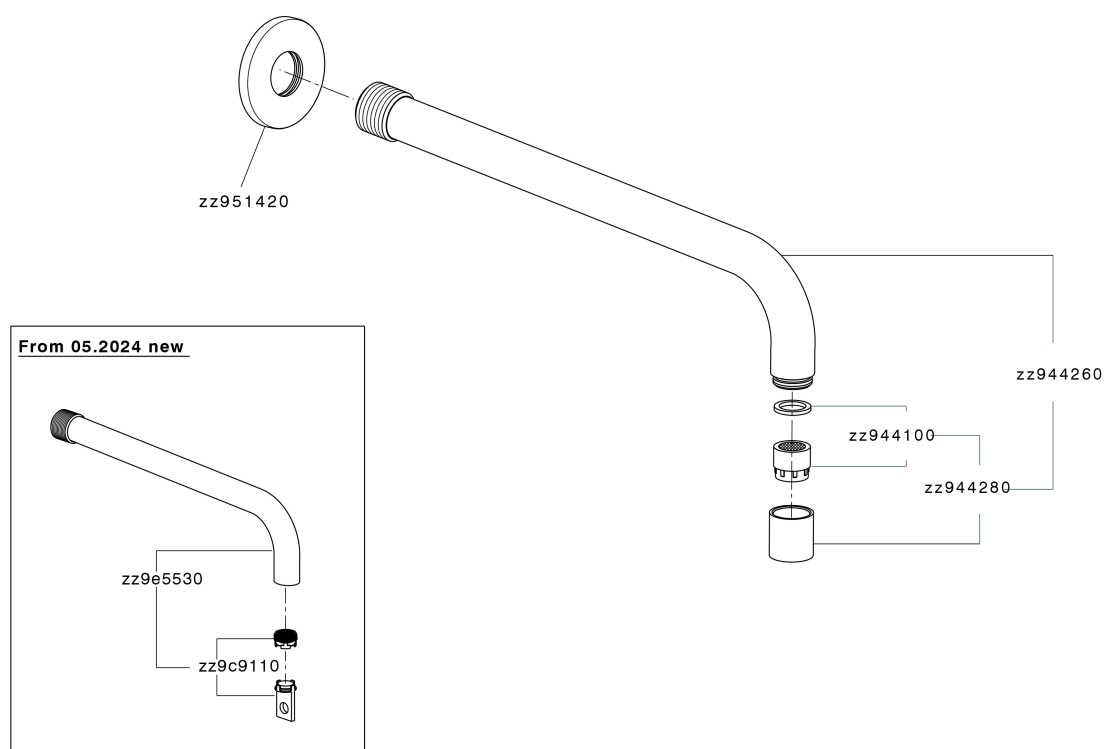

Filler Spout COMPONENTS_ZA002250

MODEL **ZA002250**

Filler Spout, 210 mm Filler, 1/2" M connection

AVAILABLE FINISHINGS

-  **21** 21 Chrome
-  **2F** 2F Brushed Nickel
-  **40** 40 Matt Black
-  **4Q** 4Q Matt White

CHARACTERISTICS

Filler Spout COMPONENTS_ZA002250

ZA002250

<https://en.cisal.it/filler-spout-components-za002250>

2025-01-05