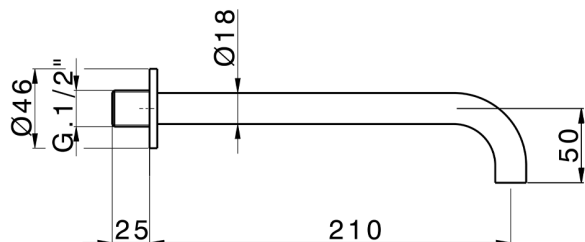

Filler Spout COMPONENTS_ZA002250

MODEL **ZA002250**

Filler Spout, 210 mm Filler, 1/2" M connection

AVAILABLE FINISHINGS

-  **21** 21 Chrome
-  **2F** 2F Brushed Nickel
-  **40** 40 Matt Black
-  **4Q** 4Q Matt White

CHARACTERISTICS

Filler Spout COMPONENTS_ZA002250

ZA002250

<https://en.cisal.it/filler-spout-components-za002250>

2025-01-05