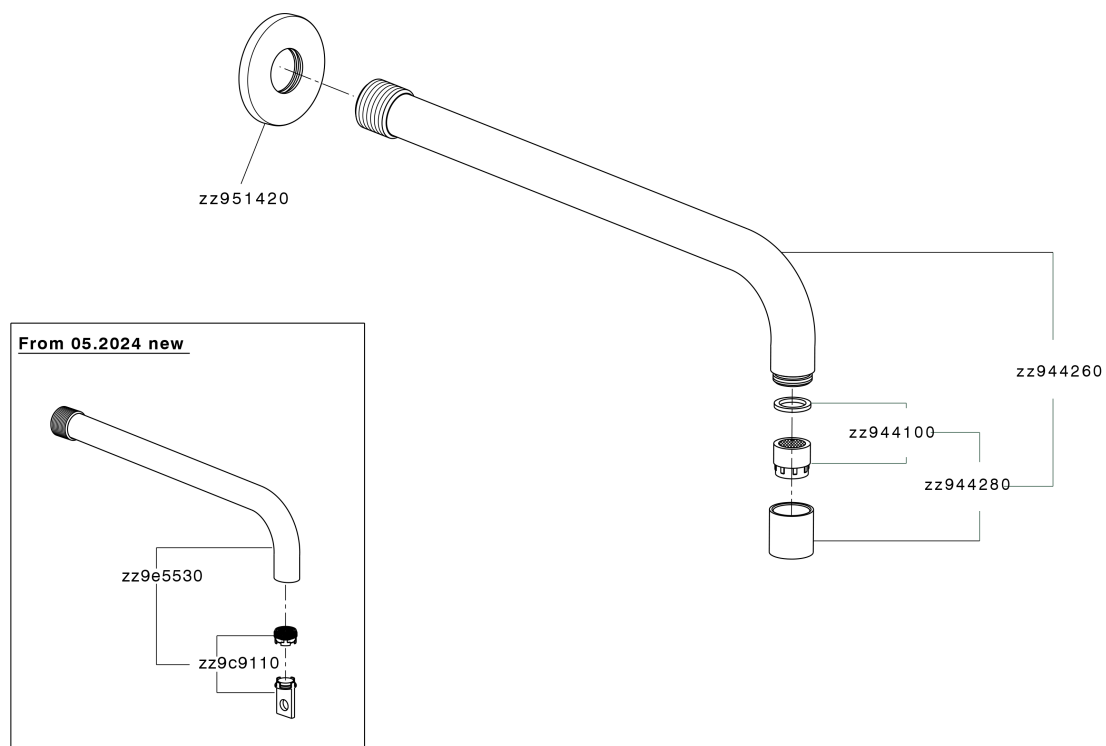

## Filler Spout COMPONENTS\_ZA002250

MODEL **ZA002250**

Filler Spout, 210 mm Filler, 1/2" M connection

## Filler Spout COMPONENTS\_ZA002250

ZA002250

<https://en.cisal.it/filler-spout-components-za002250>

2025-01-05