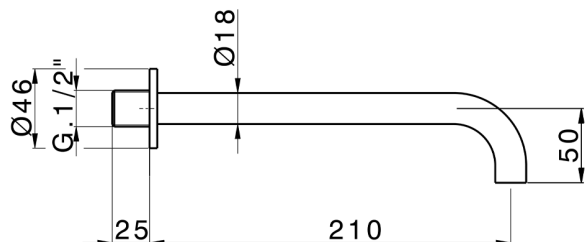

AVAILABLE FINISHINGS

- **21** 21 Chrome
- **2F** 2F Brushed Nickel
- **40** 40 Matt Black
- **4Q** 4Q Matt White