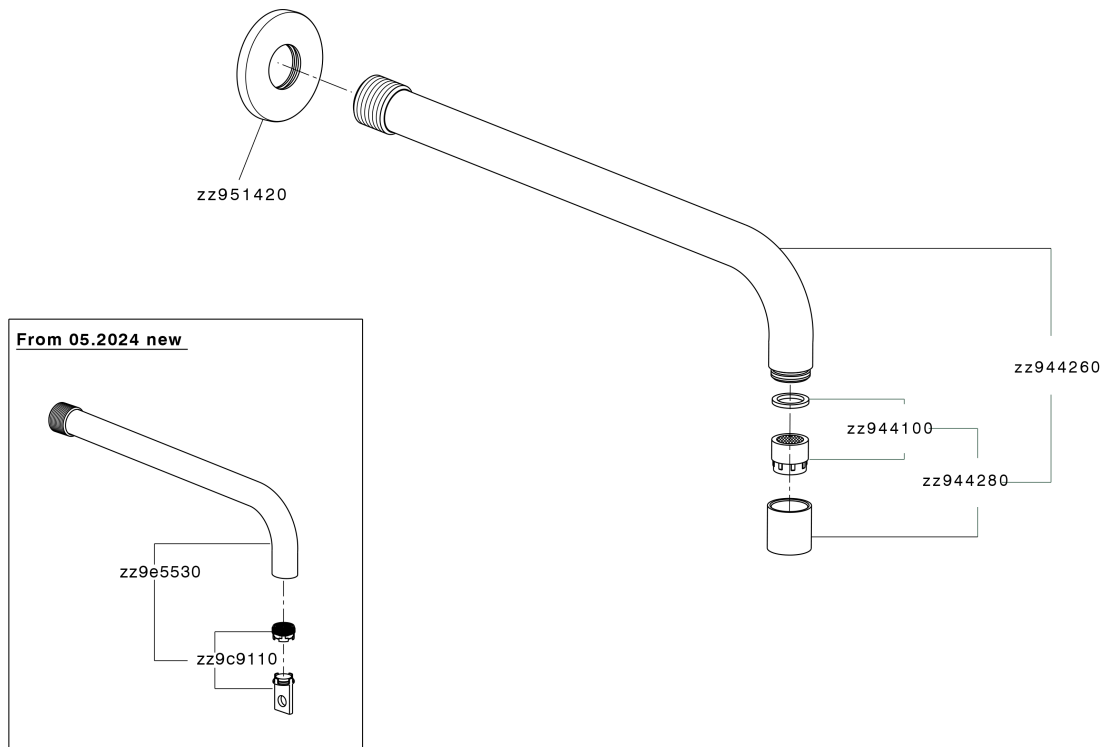

Filler Spout COMPONENTS_ZA002250

MODEL **ZA002250**

Filler Spout, 210 mm Filler, 1/2" M connection

AVAILABLE FINISHINGS

-  **21** 21 Chrome
-  **2F** 2F Brushed Nickel
-  **40** 40 Matt Black
-  **4Q** 4Q Matt White

CHARACTERISTICS

Filler Spout COMPONENTS_ZA002250

ZA002250

<https://en.cisal.it/filler-spout-components-za002250>

2025-01-02