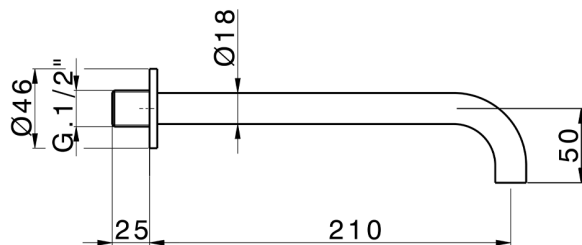

Filler Spout COMPONENTS_ZA002250

MODEL **ZA002250**

Filler Spout, 210 mm Filler, 1/2" M connection

AVAILABLE FINISHINGS

-  **21** 21 Chrome
-  **2F** 2F Brushed Nickel
-  **40** 40 Matt Black
-  **4Q** 4Q Matt White

CHARACTERISTICS

Filler Spout COMPONENTS_ZA002250

ZA002250

<https://en.cisal.it/filler-spout-components-za002250>

2025-01-02