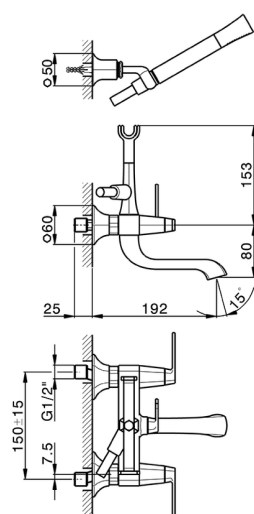

CHARACTERISTICS

2025-04-25