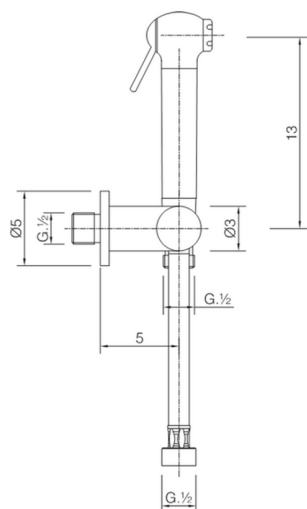

Hygienic Spray

Multi-jets hygienic hand shower, for personal hygiene care.

2025-04-30