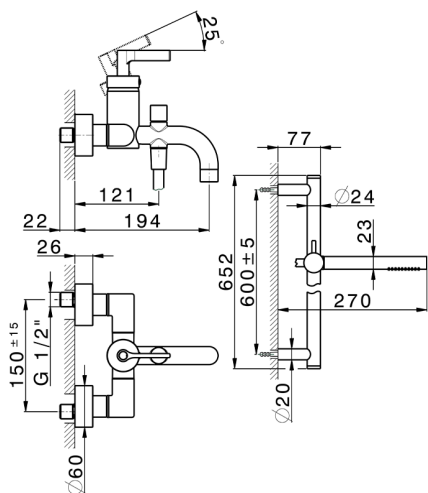

## Single lever bath mixer, with shower set GRACE\_GC000060

MODEL **GC000060**

Single lever bath mixer, with shower set, 60 cm Rail with slide bracket, 22,5 mm Brass One Spray handshower, 150 cm SUPREME smooth flexible hose

### CHARACTERISTICS

Cartridge Spare Parts **ZZ93196000**

**38 mm Cartridge**

2026-05-19