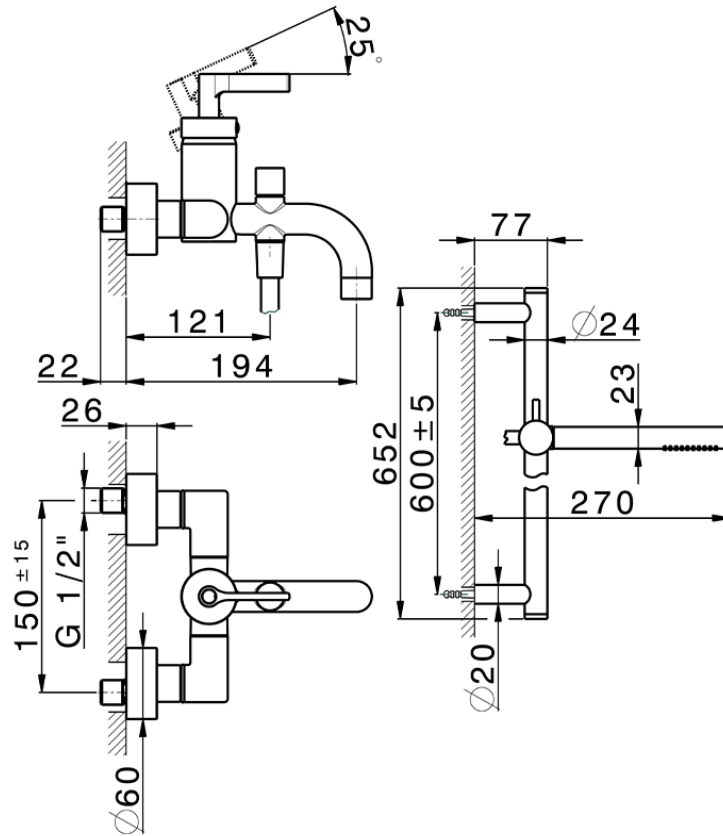

Single lever bath mixer, with shower set GRACE_GC000060

GC000060

<https://en.cisal.it/single-lever-bath-mixer-with-shower-set-grace-gc000060>

2026-04-28