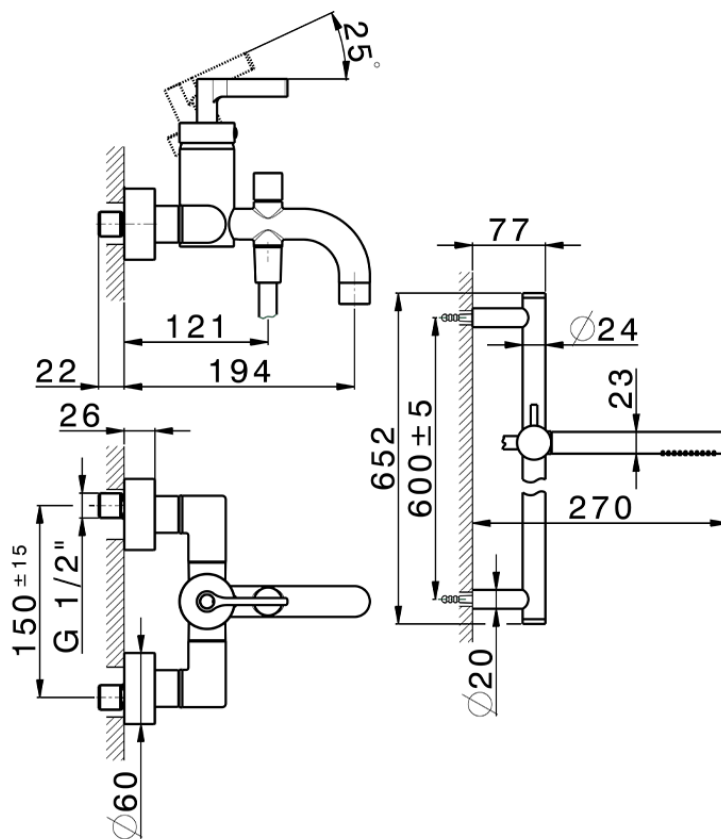

Single lever bath mixer, with shower set GRACE_GC000060

GC000060

<https://en.cisal.it/single-lever-bath-mixer-with-shower-set-grace-gc000060>

2026-06-13