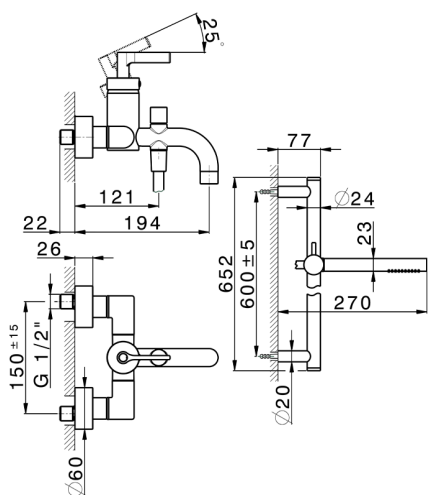

Single lever bath mixer, with shower set GRACE_GC000060

MODEL **GC000060**

Single lever bath mixer, with shower set, 60 cm Rail with slide bracket, 22,5 mm Brass One Spray handshower, 150 cm SUPREME smooth flexible hose

Cartridge Spare Parts **ZZ93196000**

38 mm Cartridge

2026-06-14