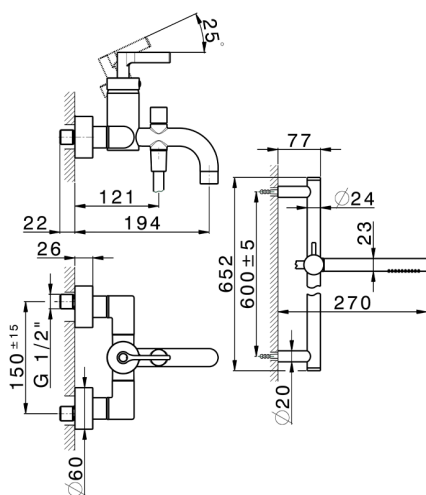

## Single lever bath mixer, with shower set GRACE\_GC000060

MODEL **GC000060**

Single lever bath mixer, with shower set, 60 cm Rail with slide bracket, 22,5 mm Brass One Spray handshower, 150 cm SUPREME smooth flexible hose

### CHARACTERISTICS

Cartridge Spare Parts **ZZ93196000**

**38 mm Cartridge**

2026-04-08