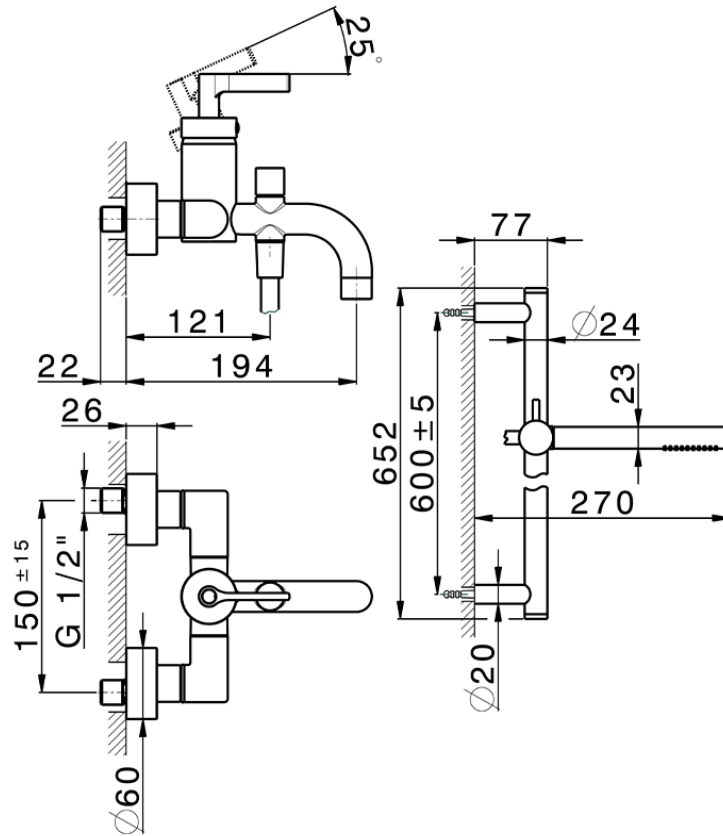

Single lever bath mixer, with shower set GRACE\_GC000060

GC000060

<https://en.cisal.it/single-lever-bath-mixer-with-shower-set-grace-gc000060>

2026-04-08