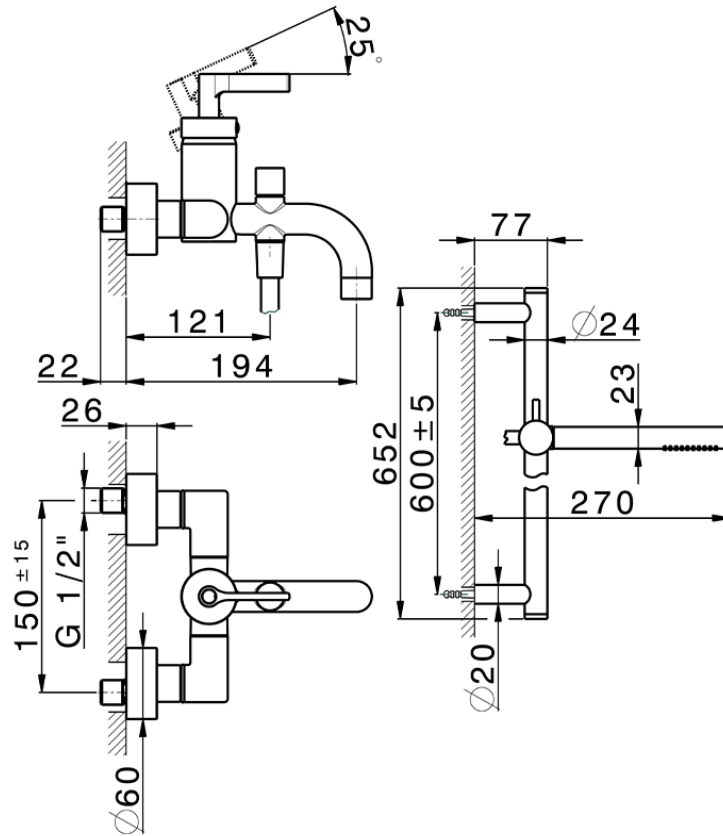

Single lever bath mixer, with shower set GRACE_GC000060

GC000060

<https://en.cisal.it/single-lever-bath-mixer-with-shower-set-grace-gc000060>

2026-04-29