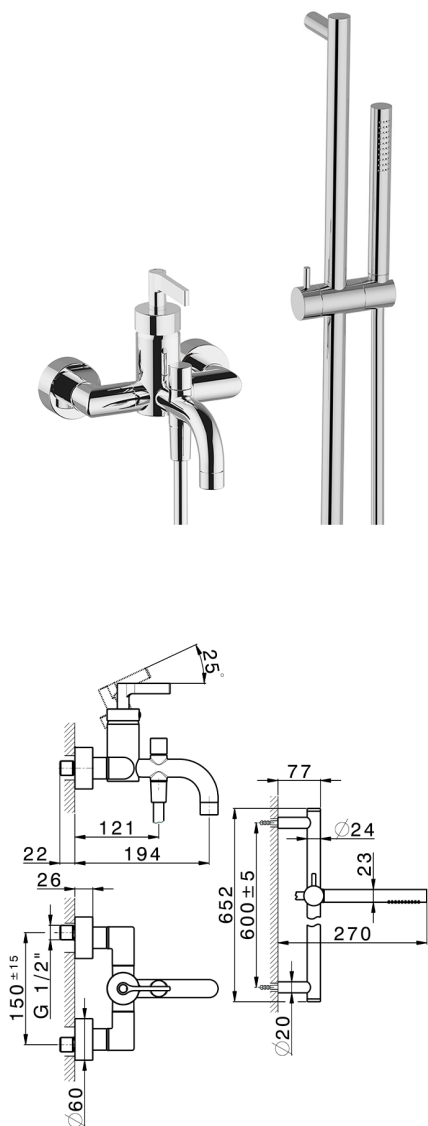

Single lever bath mixer, with shower set GRACE_GC000060

MODEL **GC000060**

Single lever bath mixer, with shower set, 60 cm Rail with slide bracket, 22,5 mm Brass One Spray handshower, 150 cm SUPREME smooth flexible hose

AVAILABLE FINISHINGS

-  **21** 21 Chrome
-  **2F** 2F Brushed Nickel
-  **2W** 2W Brushed Gold
-  **5H** 5H Dark Brass Brushed
-  **5L** 5L Brushed Black Titanium
-  **6T** 6T Chrome/Matt Black

CHARACTERISTICS

Cartridge Spare Parts **ZZ93196000**

38 mm Cartridge

2026-04-08