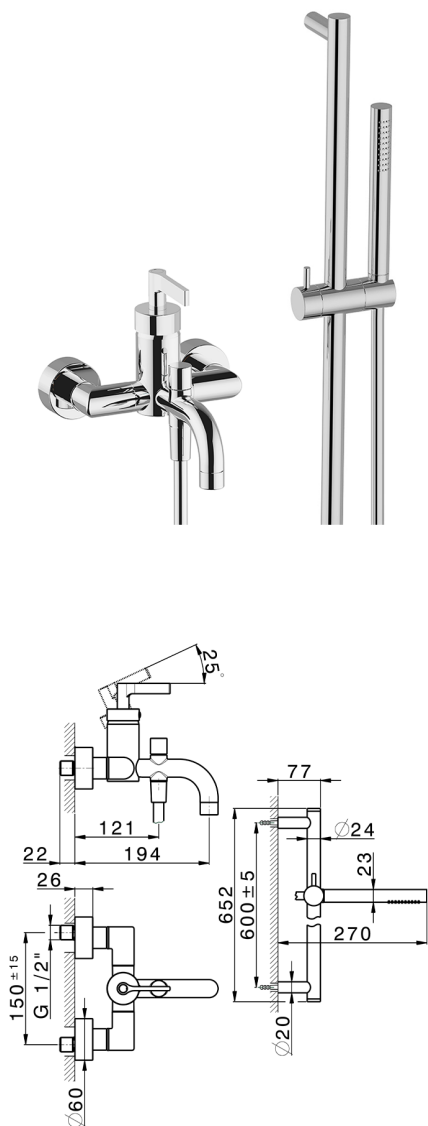

Single lever bath mixer, with shower set GRACE_GC000060

MODEL **GC000060**

Single lever bath mixer, with shower set, 60 cm Rail with slide bracket, 22,5 mm Brass One Spray handshower, 150 cm SUPREME smooth flexible hose

AVAILABLE FINISHINGS

-  **21** 21 Chrome
-  **2F** 2F Brushed Nickel
-  **2W** 2W Brushed Gold
-  **5H** 5H Dark Brass Brushed
-  **5L** 5L Brushed Black Titanium
-  **6T** 6T Chrome/Matt Black

CHARACTERISTICS

Cartridge Spare Parts **ZZ93196000**

38 mm Cartridge

2026-05-19