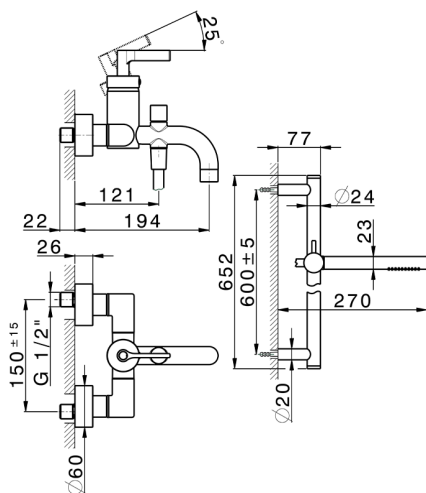

CHARACTERISTICS

Cartridge Spare Parts **ZZ93196000**

38 mm Cartridge

2026-04-08