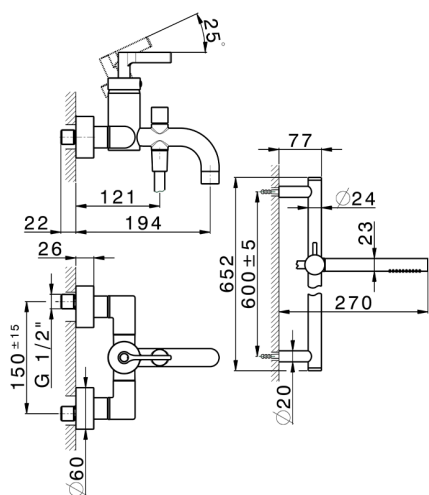

## Single lever bath mixer, with shower set GRACE\_GC000060

MODEL **GC000060**

Single lever bath mixer, with shower set, 60 cm Rail with slide bracket, 22,5 mm Brass One Spray handshower, 150 cm SUPREME smooth flexible hose

### CHARACTERISTICS

Cartridge Spare Parts **ZZ93196000**

**38 mm Cartridge**

2026-04-28