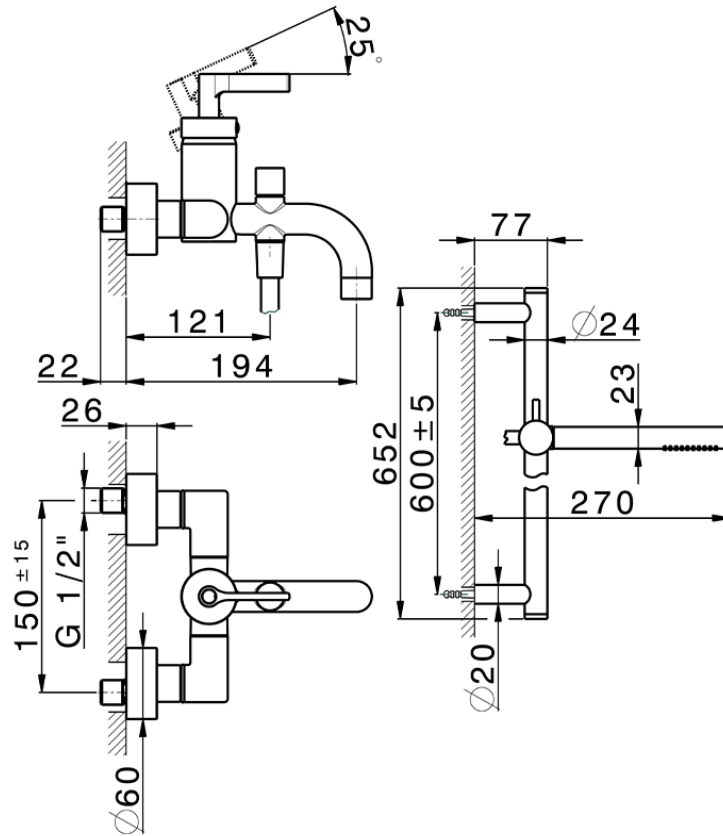

Single lever bath mixer, with shower set GRACE_GC000060

GC000060

<https://en.cisal.it/single-lever-bath-mixer-with-shower-set-grace-gc000060>

2026-04-08