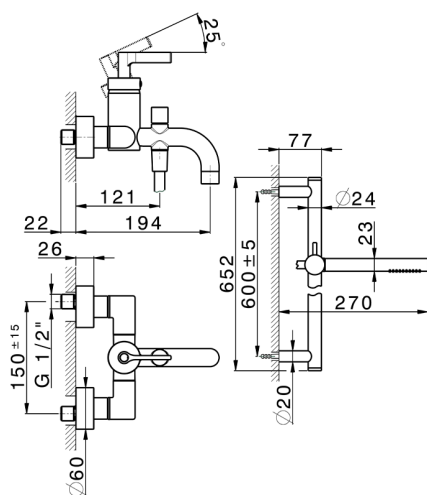

CHARACTERISTICS

Cartridge Spare Parts **ZZ93196000**

38 mm Cartridge

2026-05-19