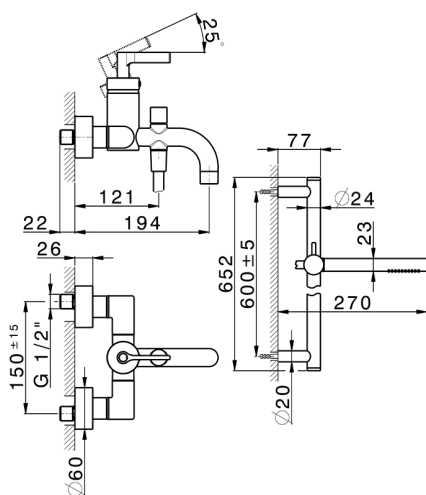

CHARACTERISTICS

Cartridge Spare Parts **ZZ93196000**

38 mm Cartridge

2026-06-14