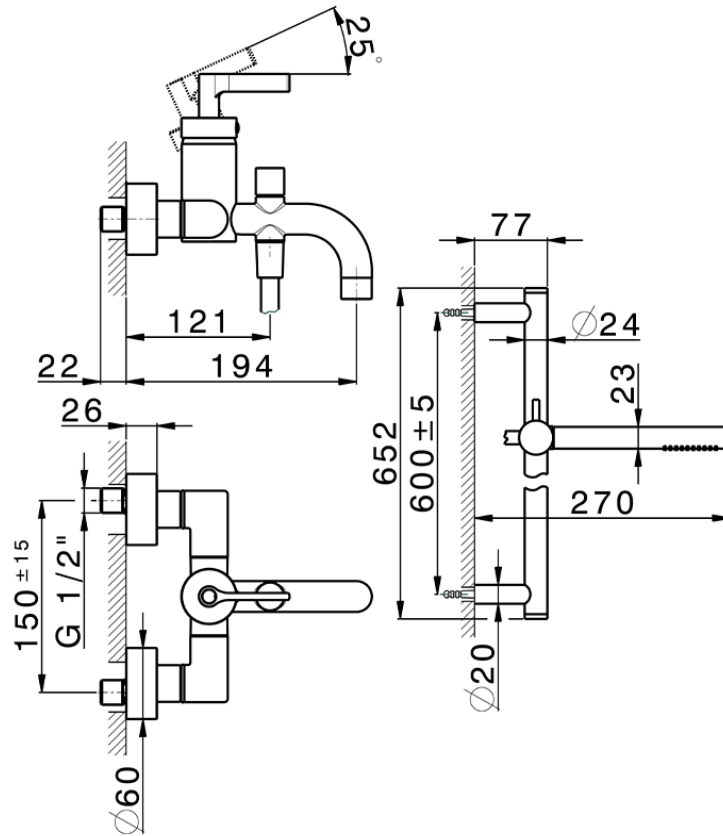

Single lever bath mixer, with shower set GRACE_GC000060

GC000060

<https://en.cisal.it/single-lever-bath-mixer-with-shower-set-grace-gc000060>

2026-06-14