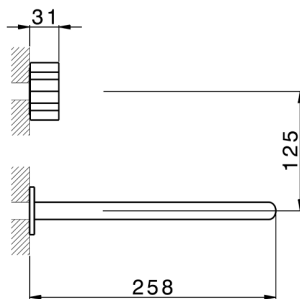

Exposed part for concealed washbasin mixer MARBLE X32_X5013511

MODEL **X5013511**

Exposed part for concealed washbasin mixer, without concealed part, for item ZA033510, with marble handles, Inox AISI 316L

AVAILABLE FINISHINGS

5X 5X Brushed Stainless Steel/Marquina Black Ma

CHARACTERISTICS

Installation **Concealed**

Required concealed parts **ZA033510**

Exposed part for concealed washbasin mixer MARBLE X32_X5013511

X5013511

<https://en.cisal.it/exposed-part-for-concealed-washbasin-mixer-marble-x32-x5013511>

Concealed washbasin mixer CONCEALED_ZA033510

MODEL **ZA033510**

Concealed washbasin mixer, with two right headvalves