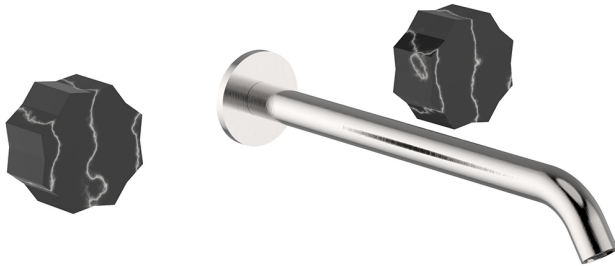

Exposed part for concealed washbasin mixer MARBLE X32_X5013511

MODEL **X5013511**

Exposed part for concealed washbasin mixer, without concealed part, for item ZA033510, with marble handles, Inox AISI 316L

AVAILABLE FINISHINGS

5X 5X Brushed Stainless Steel/Marquina Black Ma

CHARACTERISTICS

Installation **Concealed**

Required concealed parts **ZA033510**

Exposed part for concealed washbasin mixer MARBLE X32_X5013511

X5013511

<https://en.cisal.it/exposed-part-for-concealed-washbasin-mixer-marble-x32-x5013511>

Concealed washbasin mixer CONCEALED_ZA033510

MODEL **ZA033510**

Concealed washbasin mixer, with two right headvalves