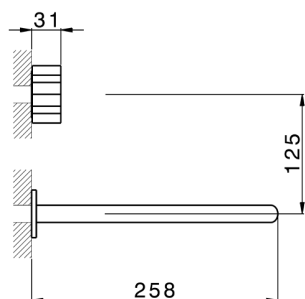

Exposed part for concealed washbasin mixer MARBLE X32_X5013511

MODEL **X5013511**

Exposed part for concealed washbasin mixer, without concealed part, for item ZA033510, with marble handles, Inox AISI 316L

AVAILABLE FINISHINGS

5X 5X Brushed Stainless Steel/Marquina Black Ma

CHARACTERISTICS

Installation **Concealed**

Required concealed parts **ZA033510**

Exposed part for concealed washbasin mixer MARBLE X32_X5013511

X5013511

<https://en.cisal.it/exposed-part-for-concealed-washbasin-mixer-marble-x32-x5013511>

Concealed washbasin mixer CONCEALED_ZA033510

MODEL **ZA033510**

Concealed washbasin mixer, with two right headvalves