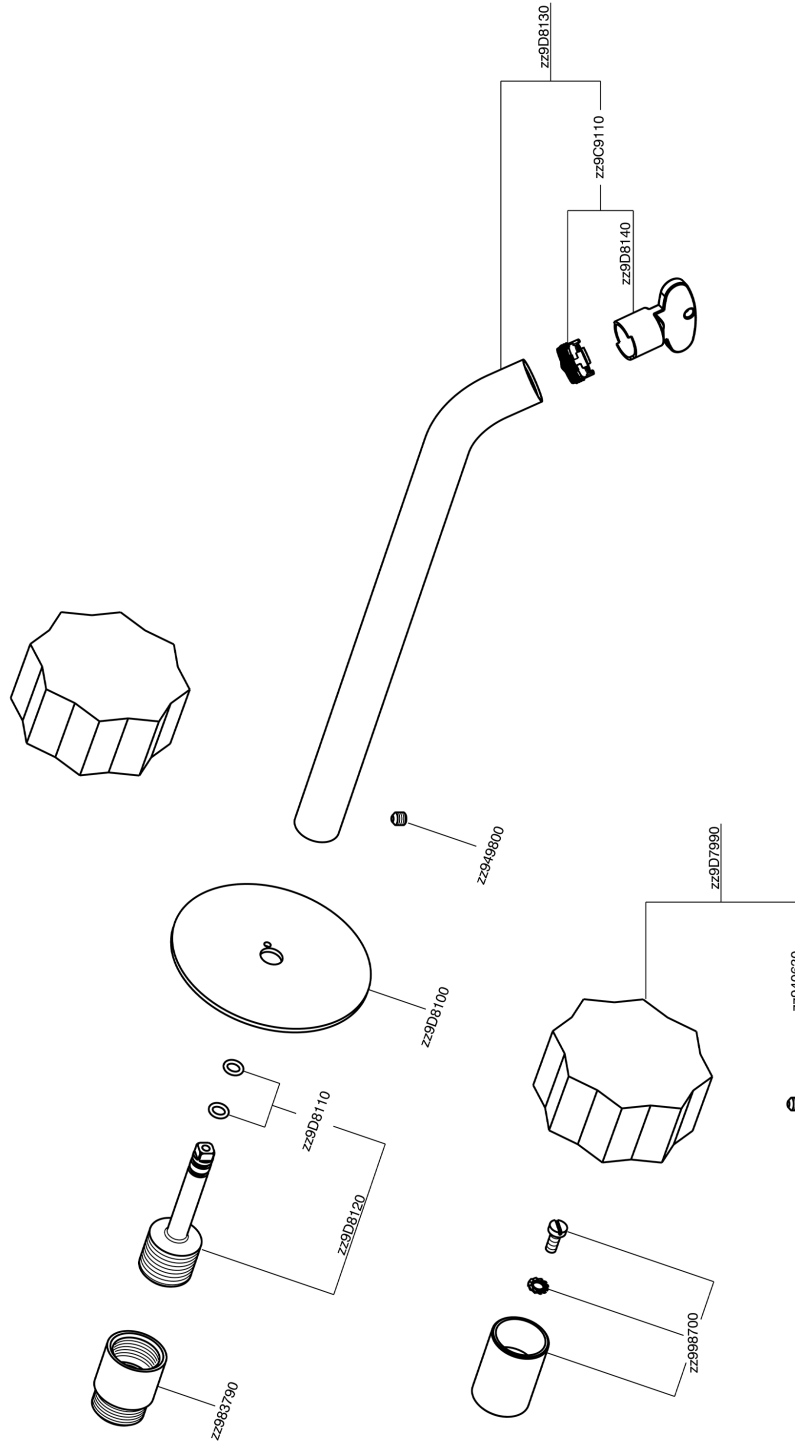

Exposed part for concealed washbasin mixer MARBLE X32_X5013511

MODEL **X5013511**

Exposed part for concealed washbasin mixer, without concealed part, for item ZA033510, with marble handles, Inox AISI 316L

AVAILABLE FINISHINGS

5X 5X Brushed Stainless Steel/Marquina Black Ma

CHARACTERISTICS

Installation **Concealed**

Required concealed parts **ZA033510**

Exposed part for concealed washbasin mixer MARBLE X32_X5013511

X5013511

<https://en.cisal.it/exposed-part-for-concealed-washbasin-mixer-marble-x32-x5013511>

Concealed washbasin mixer CONCEALED_ZA033510

MODEL **ZA033510**

Concealed washbasin mixer, with two right headvalves

AVAILABLE FINISHINGS

04 04 Without finishing

CHARACTERISTICS

Concealed **1**

2026-06-05