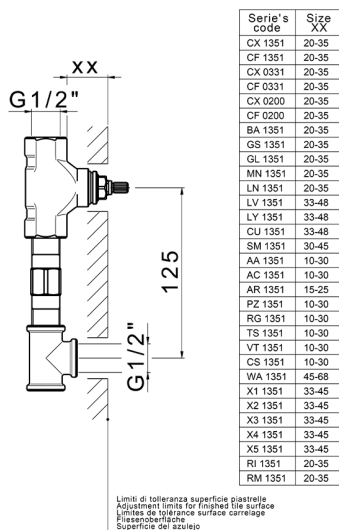

2026-04-24