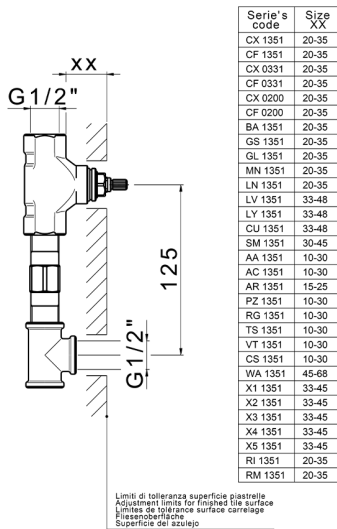

2026-04-04