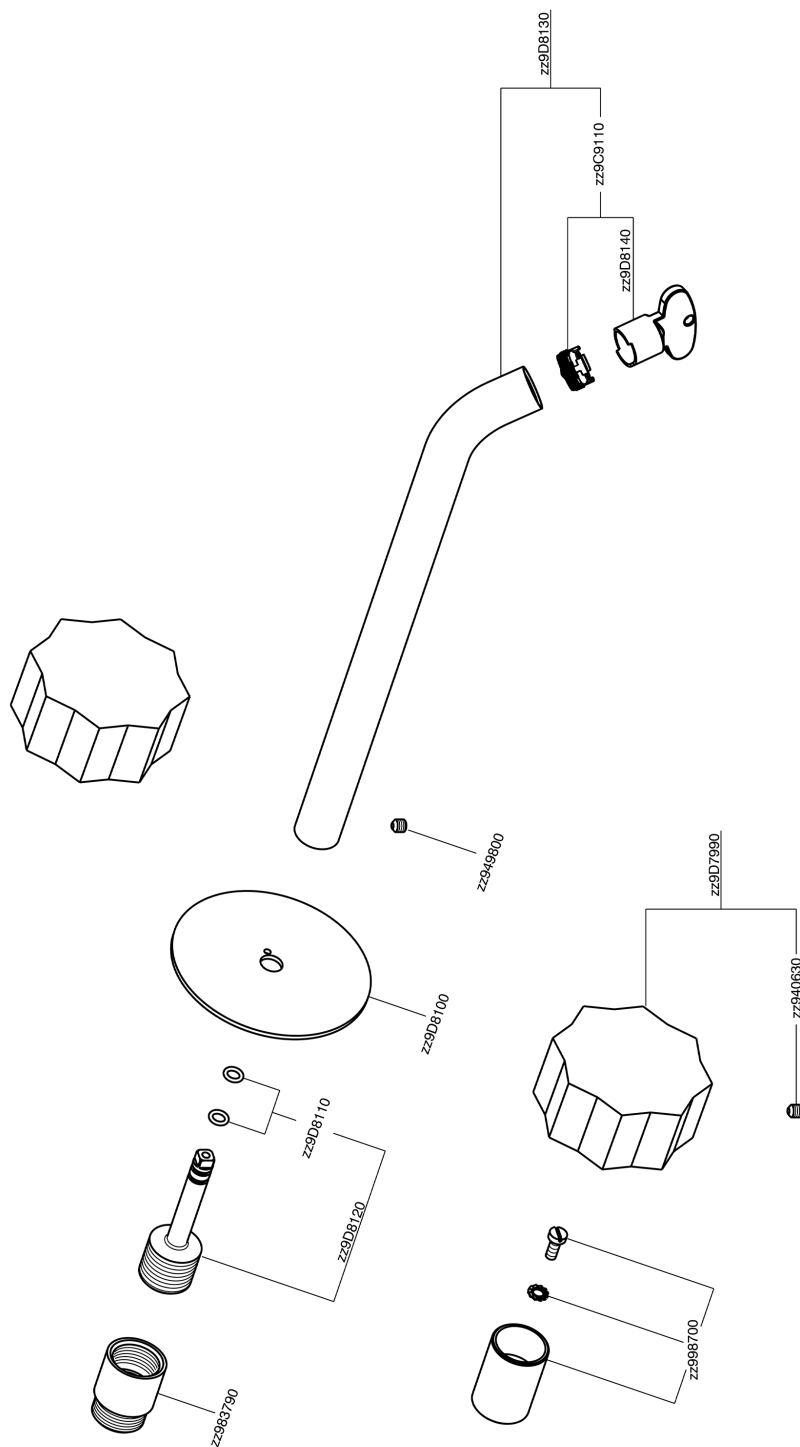

Exposed part for concealed washbasin mixer MARBLE X32_X5013511

MODEL **X5013511**

Exposed part for concealed washbasin mixer, without concealed part, for item ZA033510, with marble handles, Inox AISI 316L

AVAILABLE FINISHINGS

5X 5X Brushed Stainless Steel/Marquina Black Ma

CHARACTERISTICS

Installation **Concealed**

Required concealed parts **ZA033510**

Exposed part for concealed washbasin mixer MARBLE X32_X5013511

X5013511

<https://en.cisal.it/exposed-part-for-concealed-washbasin-mixer-marble-x32-x5013511>

Concealed washbasin mixer CONCEALED_ZA033510

MODEL **ZA033510**

Concealed washbasin mixer, with two right headvalves