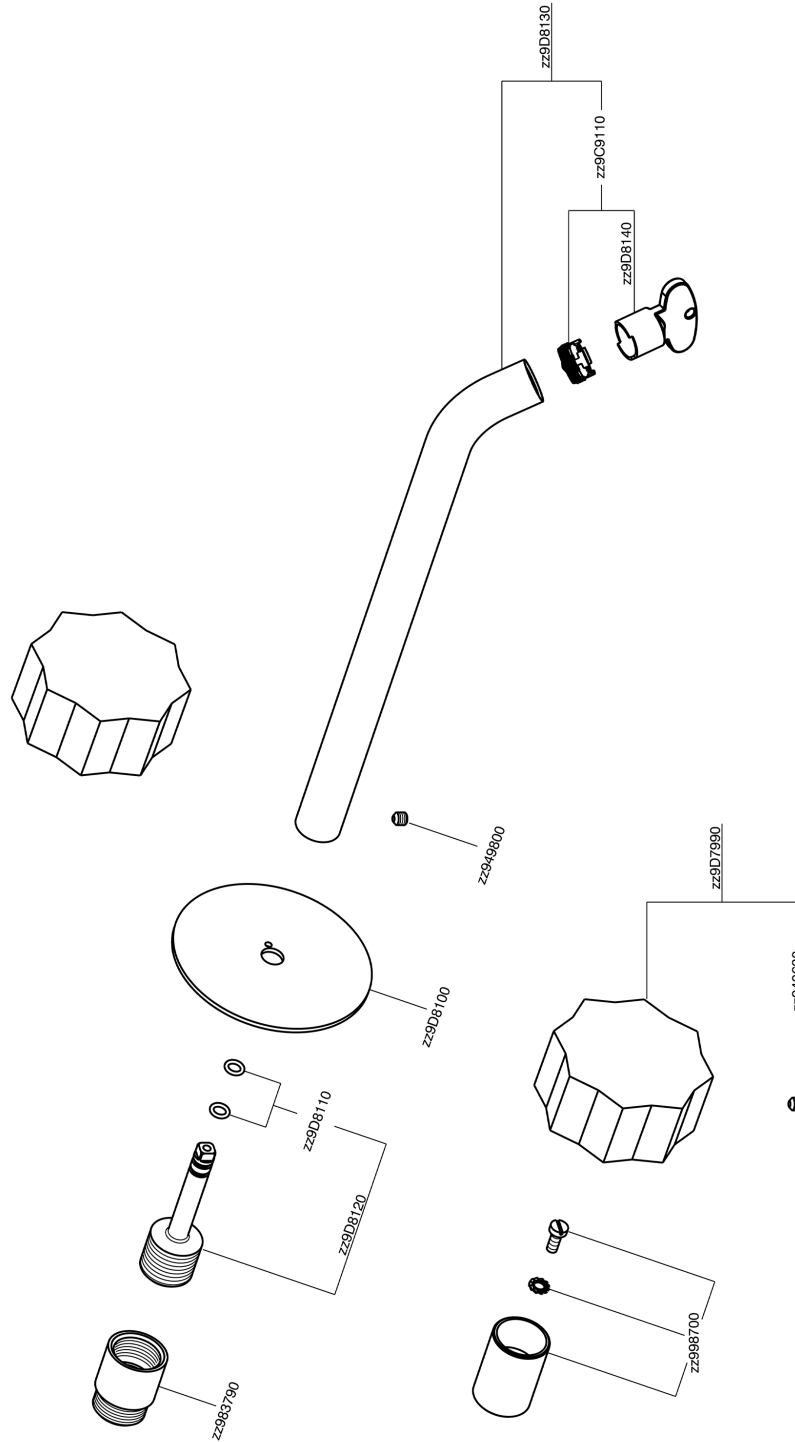

Exposed part for concealed washbasin mixer MARBLE X32_X5013511

MODEL **X5013511**

Exposed part for concealed washbasin mixer, without concealed part, for item ZA033510, with marble handles, Inox AISI 316L

AVAILABLE FINISHINGS

5X 5X Brushed Stainless Steel/Marquina Black Ma

CHARACTERISTICS

Installation **Concealed**

Required concealed parts **ZA033510**

Exposed part for concealed washbasin mixer MARBLE X32_X5013511

X5013511

<https://en.cisal.it/exposed-part-for-concealed-washbasin-mixer-marble-x32-x5013511>

Concealed washbasin mixer CONCEALED_ZA033510

MODEL **ZA033510**

Concealed washbasin mixer, with two right headvalves