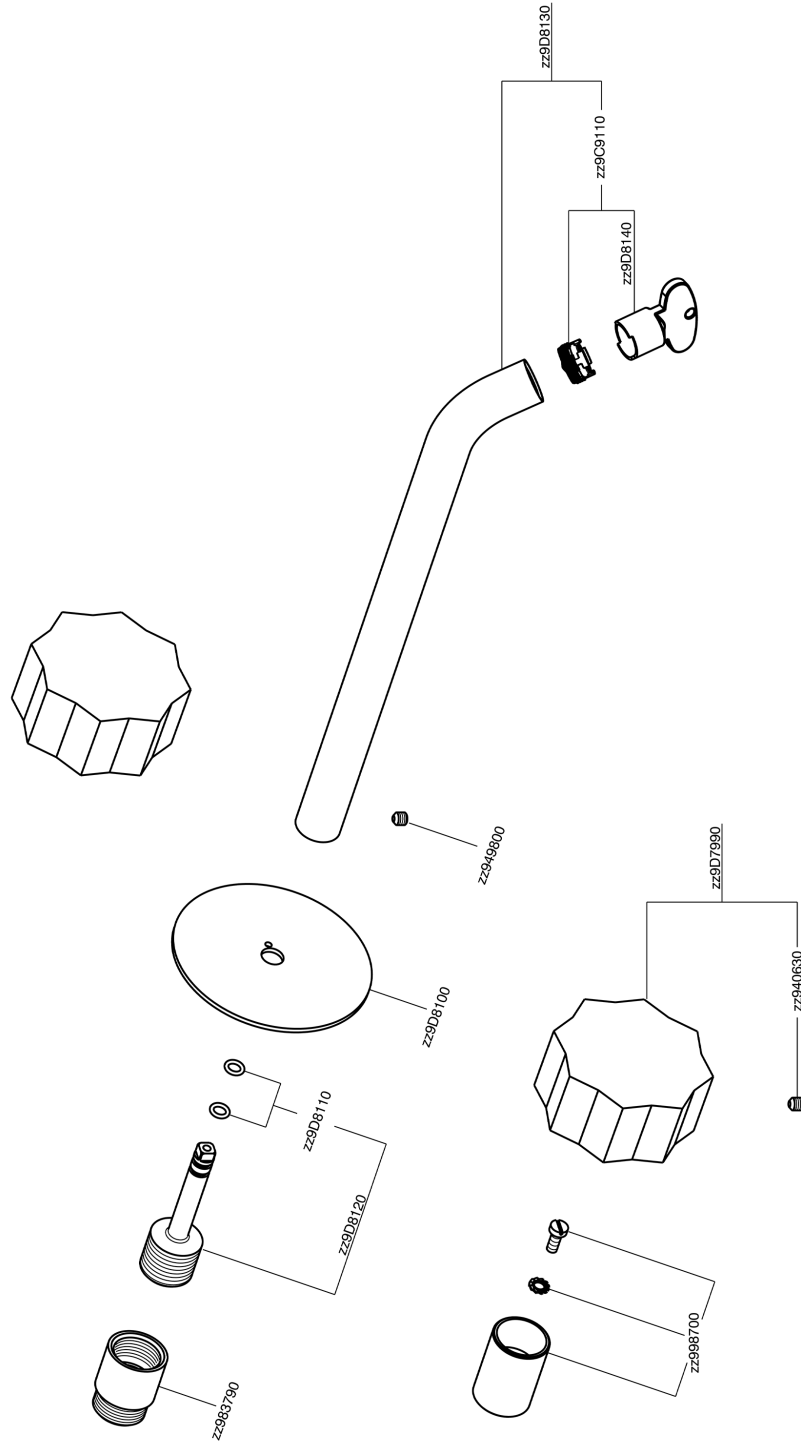

Exposed part for concealed washbasin mixer MARBLE X32_X5013511

MODEL **X5013511**

Exposed part for concealed washbasin mixer, without concealed part, for item ZA033510, with marble handles, Inox AISI 316L

AVAILABLE FINISHINGS

5X 5X Brushed Stainless Steel/Marquina Black Ma

CHARACTERISTICS

Installation **Concealed**

Required concealed parts **ZA033510**

Exposed part for concealed washbasin mixer MARBLE X32_X5013511

X5013511

<https://en.cisal.it/exposed-part-for-concealed-washbasin-mixer-marble-x32-x5013511>

Concealed washbasin mixer CONCEALED_ZA033510

MODEL **ZA033510**

Concealed washbasin mixer, with two right headvalves