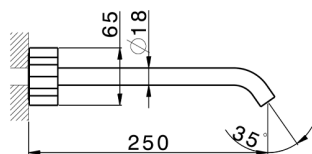

AVAILABLE FINISHINGS

5X 5X Brushed Stainless Steel/Marquina Black Ma

CHARACTERISTICS

Installation **Concealed**

Required concealed parts **ZA033510**

Exposed part for concealed washbasin mixer MARBLE X32_X5013511

X5013511

<https://en.cisal.it/exposed-part-for-concealed-washbasin-mixer-marble-x32-x5013511>

Concealed washbasin mixer CONCEALED_ZA033510

MODEL **ZA033510**

Concealed washbasin mixer, with two right headvalves