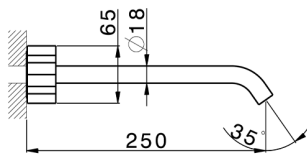

AVAILABLE FINISHINGS

5X 5X Brushed Stainless Steel/Marquina Black Ma

CHARACTERISTICS

Installation **Concealed**

Required concealed parts **ZA033510**

Exposed part for concealed washbasin mixer MARBLE X32_X5013511

X5013511

<https://en.cisal.it/exposed-part-for-concealed-washbasin-mixer-marble-x32-x5013511>

Concealed washbasin mixer CONCEALED_ZA033510

MODEL **ZA033510**

Concealed washbasin mixer, with two right headvalves