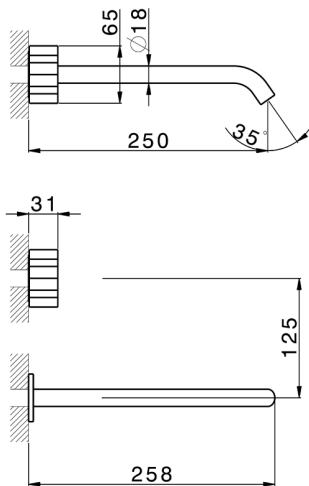

Exposed part for concealed washbasin mixer MARBLE X32_X5013511

MODEL **X5013511**

Exposed part for concealed washbasin mixer, without concealed part, for item ZA033510, with marble handles, Inox AISI 316L

AVAILABLE FINISHINGS

5X 5X Brushed Stainless Steel/Marquina Black Ma

CHARACTERISTICS

Installation **Concealed**

Required concealed parts **ZA033510**

Exposed part for concealed washbasin mixer MARBLE X32_X5013511

X5013511

<https://en.cisal.it/exposed-part-for-concealed-washbasin-mixer-marble-x32-x5013511>

Concealed washbasin mixer CONCEALED_ZA033510

MODEL **ZA033510**

Concealed washbasin mixer, with two right headvalves