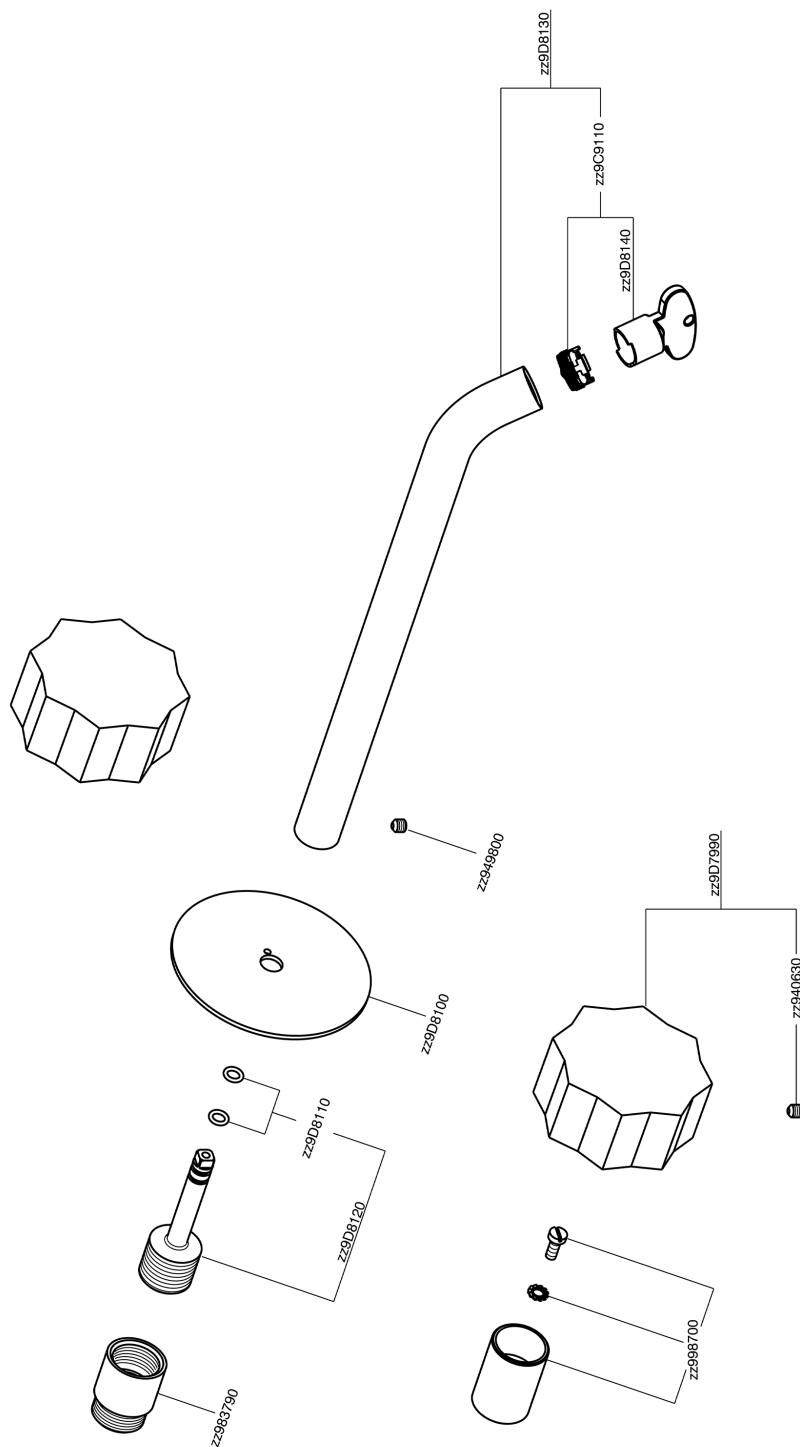

## Exposed part for concealed washbasin mixer MARBLE X32\_X5013511

X5013511

<https://en.cisal.it/exposed-part-for-concealed-washbasin-mixer-marble-x32-x5013511>

## Concealed washbasin mixer CONCEALED\_ZA033510

ZA033510

<https://en.cisal.it/concealed-washbasin-mixer-concealed-za033510>

2026-04-04