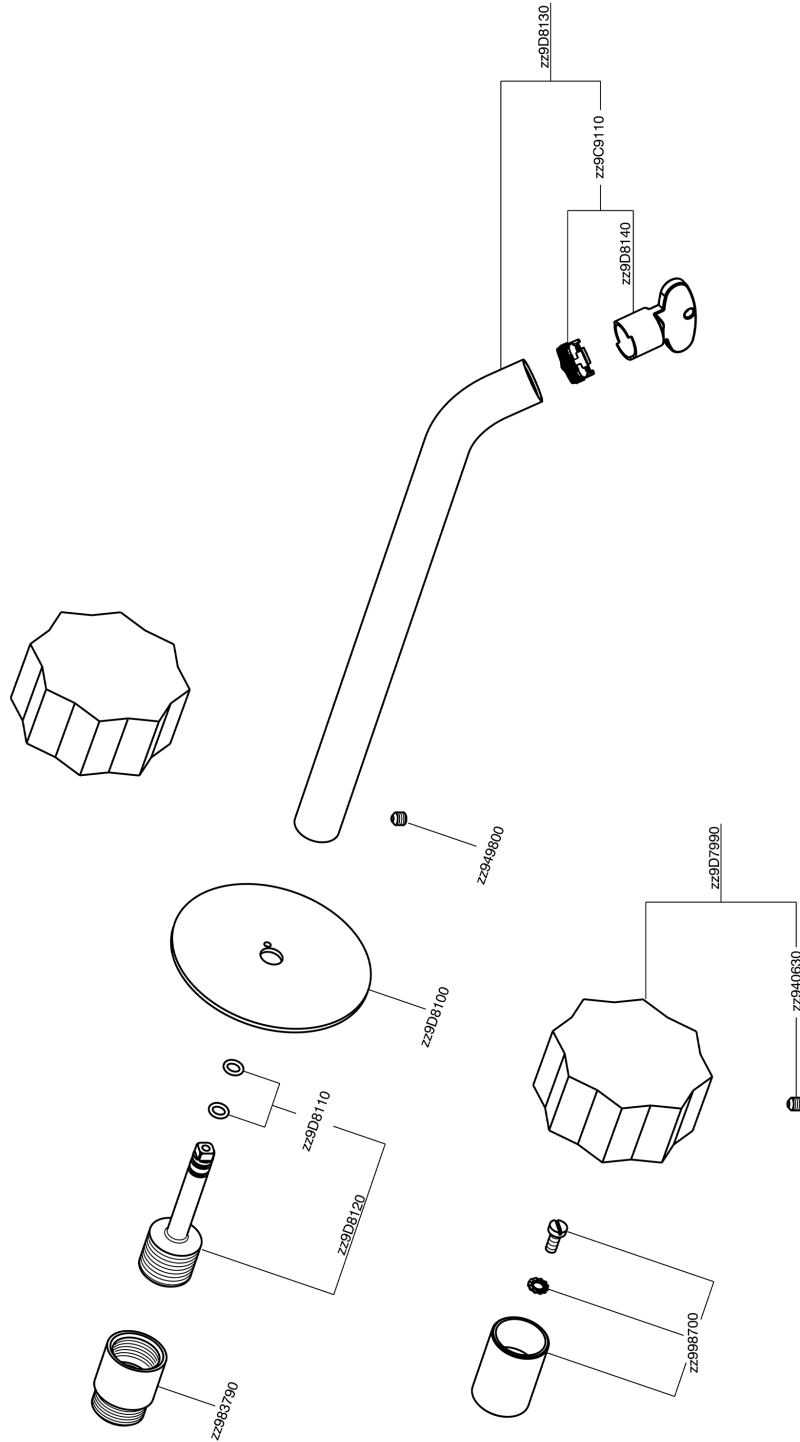

## Exposed part for concealed washbasin mixer MARBLE X32\_X5013511

X5013511

<https://en.cisal.it/exposed-part-for-concealed-washbasin-mixer-marble-x32-x5013511>

## Concealed washbasin mixer CONCEALED\_ZA033510

ZA033510

<https://en.cisal.it/concealed-washbasin-mixer-concealed-za033510>

2026-06-04