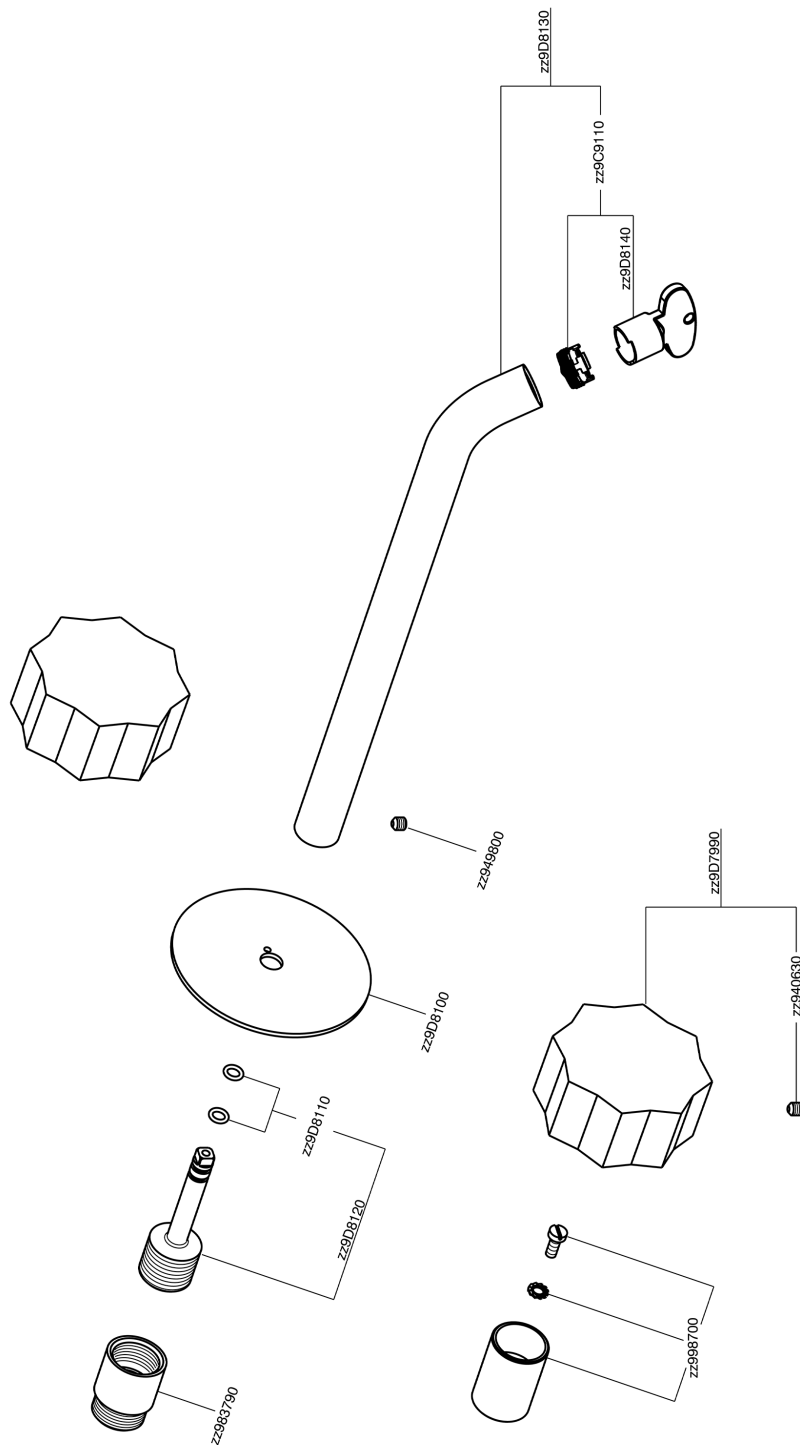

Exposed part for concealed washbasin mixer MARBLE X32_X5013511

X5013511

<https://en.cisal.it/exposed-part-for-concealed-washbasin-mixer-marble-x32-x5013511>

Concealed washbasin mixer CONCEALED_ZA033510

ZA033510

<https://en.cisal.it/concealed-washbasin-mixer-concealed-za033510>

2026-05-15