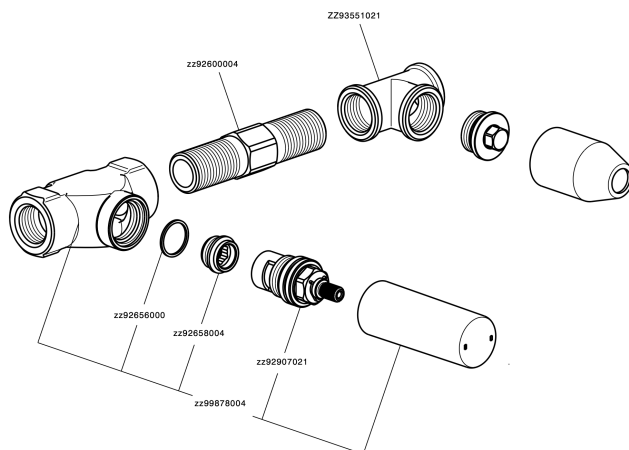

## Exposed part for concealed washbasin mixer MARBLE X32\_X5013511

X5013511

<https://en.cisal.it/exposed-part-for-concealed-washbasin-mixer-marble-x32-x5013511>

## Concealed washbasin mixer CONCEALED\_ZA033510

ZA033510

<https://en.cisal.it/concealed-washbasin-mixer-concealed-za033510>

2026-06-04