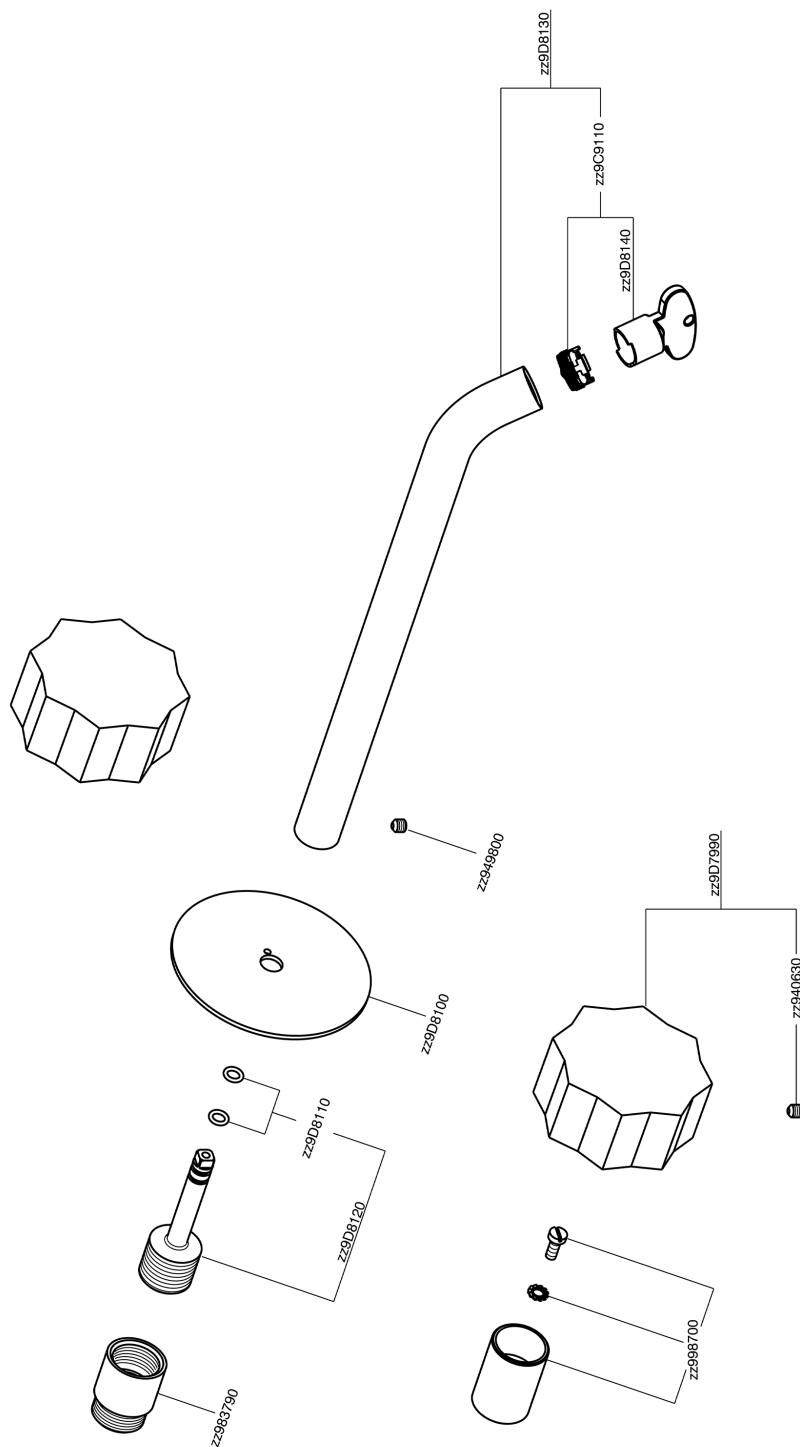

Exposed part for concealed washbasin mixer MARBLE X32_X5013511

X5013511

<https://en.cisal.it/exposed-part-for-concealed-washbasin-mixer-marble-x32-x5013511>

Concealed washbasin mixer CONCEALED_ZA033510

ZA033510

<https://en.cisal.it/concealed-washbasin-mixer-concealed-za033510>

2026-06-25