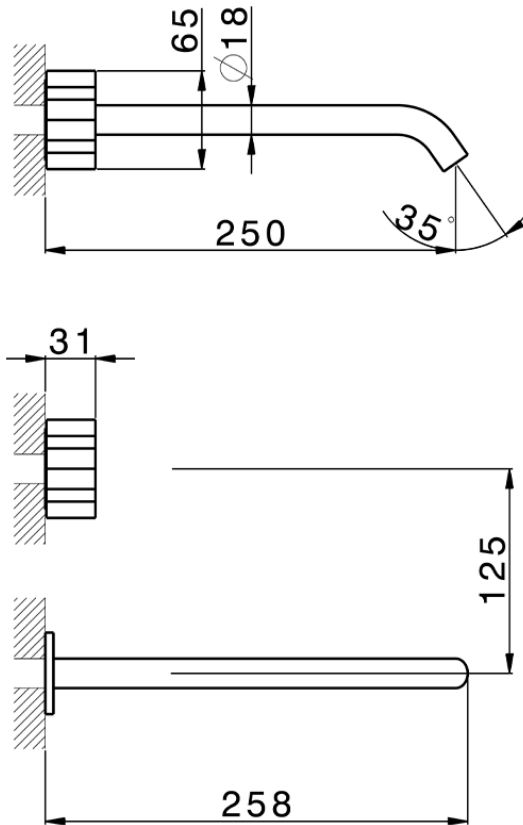

Exposed part for concealed washbasin mixer MARBLE X32_X5013511

X5013511

<https://en.cisal.it/exposed-part-for-concealed-washbasin-mixer-marble-x32-x5013511>

| Serie's code | Size XX |
|--------------|---------|
| CX 1351 | 20-35 |
| CF 1351 | 20-35 |
| CX 0331 | 20-35 |
| CF 0331 | 20-35 |
| CX 0200 | 20-35 |
| CF 0200 | 20-35 |
| BA 1351 | 20-35 |
| GS 1351 | 20-35 |
| GL 1351 | 20-35 |
| MN 1351 | 20-35 |
| LN 1351 | 20-35 |
| LV 1351 | 33-48 |
| LY 1351 | 33-48 |
| CU 1351 | 33-48 |
| SM 1351 | 30-45 |
| AA 1351 | 10-30 |
| AC 1351 | 10-30 |
| AR 1351 | 15-25 |
| PZ 1351 | 10-30 |
| RG 1351 | 10-30 |
| TS 1351 | 10-30 |
| VT 1351 | 10-30 |
| CS 1351 | 10-30 |
| WA 1351 | 45-68 |
| X1 1351 | 33-45 |
| X2 1351 | 33-45 |
| X3 1351 | 33-45 |
| X4 1351 | 33-45 |
| X5 1351 | 33-45 |
| RI 1351 | 20-35 |
| RM 1351 | 20-35 |

Limiti di tolleranza superficie piastrelle
 Adjustment limits for finished tile surface
 Limites de tolérance surface carrelage
 Fliesenoberfläche
 Superficie del azulejo

ZA033510

<https://en.cisal.it/concealed-washbasin-mixer-concealed-za033510>