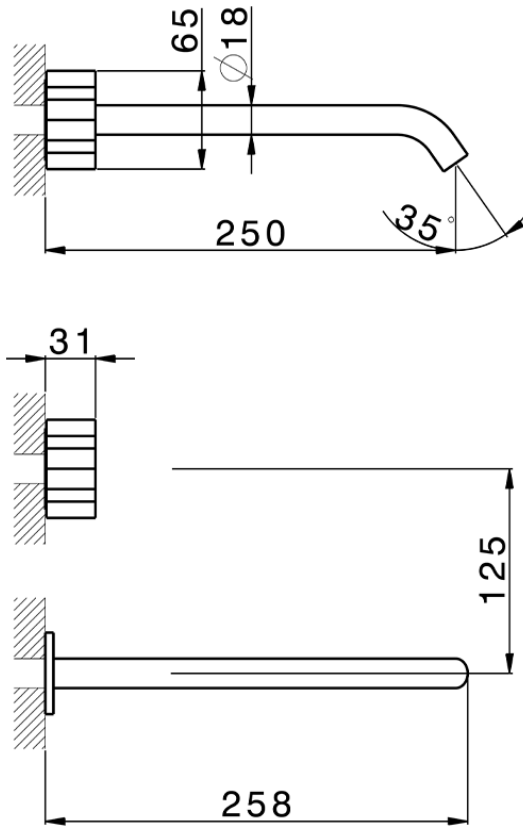

Exposed part for concealed washbasin mixer MARBLE X32_X5013511

X5013511

<https://en.cisal.it/exposed-part-for-concealed-washbasin-mixer-marble-x32-x5013511>

Serie's code	Size XX
CX 1351	20-35
CF 1351	20-35
CX 0331	20-35
CF 0331	20-35
CX 0200	20-35
CF 0200	20-35
BA 1351	20-35
GS 1351	20-35
GL 1351	20-35
MN 1351	20-35
LN 1351	20-35
LV 1351	33-48
LY 1351	33-48
CU 1351	33-48
SM 1351	30-45
AA 1351	10-30
AC 1351	10-30
AR 1351	15-25
PZ 1351	10-30
RG 1351	10-30
TS 1351	10-30
VT 1351	10-30
CS 1351	10-30
WA 1351	45-68
X1 1351	33-45
X2 1351	33-45
X3 1351	33-45
X4 1351	33-45
X5 1351	33-45
RI 1351	20-35
RM 1351	20-35

Limiti di tolleranza superficie piastrelle
 Adjustment limits for finished tile surface
 Limites de tolérance surface carrelage
 Fliesenoberfläche
 Superficie del azulejo

ZA033510

<https://en.cisal.it/concealed-washbasin-mixer-concealed-za033510>