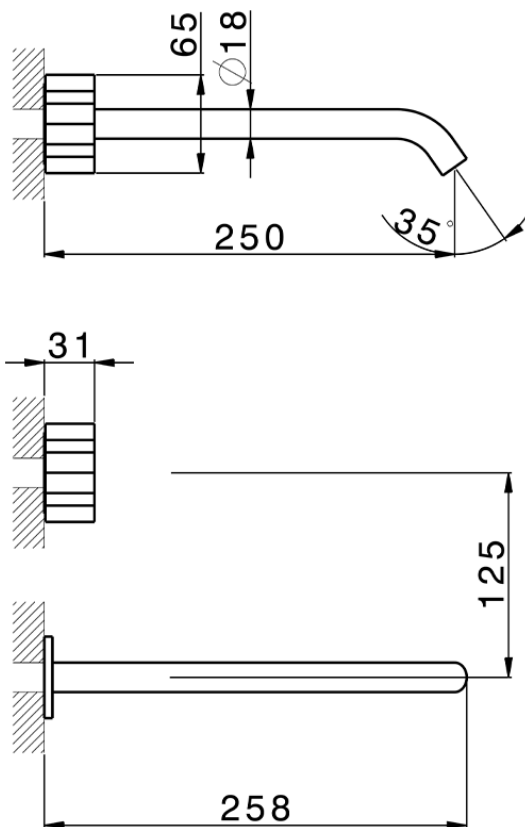

**Exposed part for concealed washbasin mixer MARBLE X32\_X5013511**

X5013511

<https://en.cisal.it/exposed-part-for-concealed-washbasin-mixer-marble-x32-x5013511>

Serie's code	Size XX
CX 1351	20-35
CF 1351	20-35
CX 0331	20-35
CF 0331	20-35
CX 0200	20-35
CF 0200	20-35
BA 1351	20-35
GS 1351	20-35
GL 1351	20-35
MN 1351	20-35
LN 1351	20-35
LV 1351	33-48
LY 1351	33-48
CU 1351	33-48
SM 1351	30-45
AA 1351	10-30
AC 1351	10-30
AR 1351	15-25
PZ 1351	10-30
RG 1351	10-30
TS 1351	10-30
VT 1351	10-30
CS 1351	10-30
WA 1351	45-68
X1 1351	33-45
X2 1351	33-45
X3 1351	33-45
X4 1351	33-45
X5 1351	33-45
RI 1351	20-35
RM 1351	20-35

Limiti di tolleranza superficie piastrelle  
 Adjustment limits for finished tile surface  
 Limites de tolérance surface carrelage  
 Fliesenoberfläche  
 Superficie del azulejo

ZA033510

<https://en.cisal.it/concealed-washbasin-mixer-concealed-za033510>