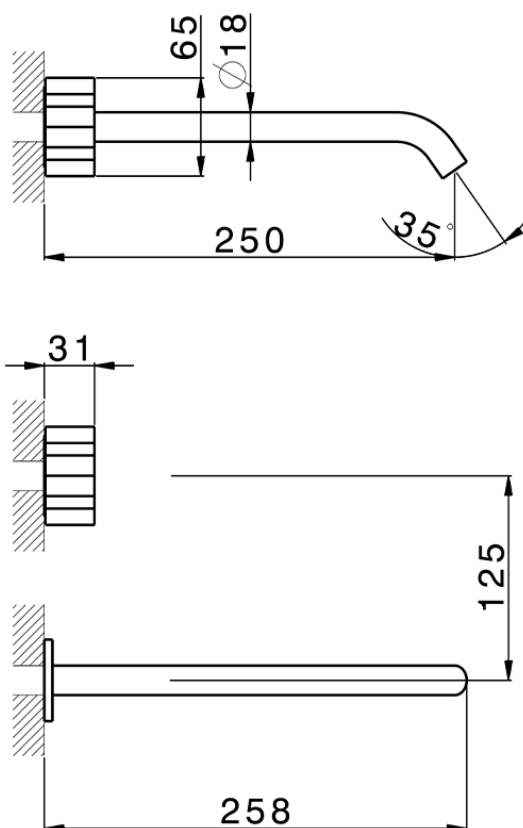

Exposed part for concealed washbasin mixer MARBLE X32_X5013511

X5013511

<https://en.cisal.it/exposed-part-for-concealed-washbasin-mixer-marble-x32-x5013511>

Serie's code	Size XX
CX 1351	20-35
CF 1351	20-35
CX 0331	20-35
CF 0331	20-35
CX 0200	20-35
CF 0200	20-35
BA 1351	20-35
GS 1351	20-35
GL 1351	20-35
MN 1351	20-35
LN 1351	20-35
LV 1351	33-48
LY 1351	33-48
CU 1351	33-48
SM 1351	30-45
AA 1351	10-30
AC 1351	10-30
AR 1351	15-25
PZ 1351	10-30
RG 1351	10-30
TS 1351	10-30
VT 1351	10-30
CS 1351	10-30
WA 1351	45-68
X1 1351	33-45
X2 1351	33-45
X3 1351	33-45
X4 1351	33-45
X5 1351	33-45
RI 1351	20-35
RM 1351	20-35

Limiti di tolleranza superficie piastrelle
 Adjustment limits for finished tile surface
 Limites de tolérance surface carrelage
 Fliesenoberfläche
 Superficie del azulejo

ZA033510

<https://en.cisal.it/concealed-washbasin-mixer-concealed-za033510>