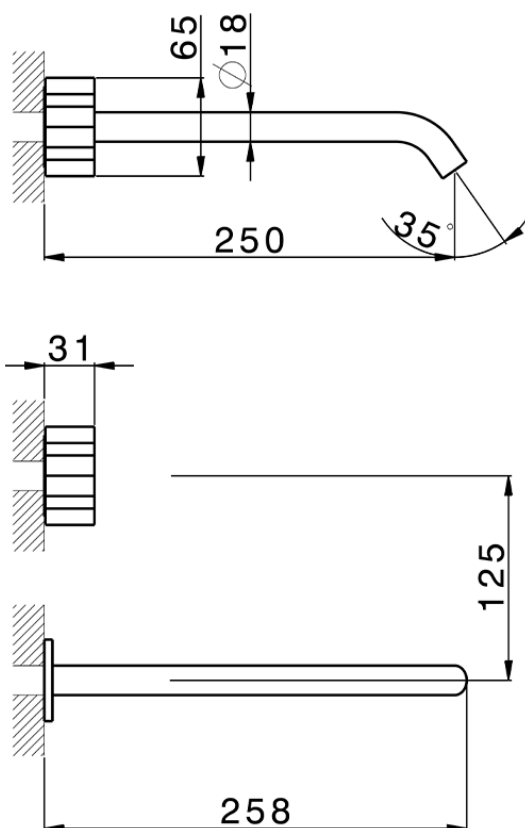

Exposed part for concealed washbasin mixer MARBLE X32_X5013511

X5013511

<https://en.cisal.it/exposed-part-for-concealed-washbasin-mixer-marble-x32-x5013511>

Serie's code	Size XX
CX 1351	20-35
CF 1351	20-35
CX 0331	20-35
CF 0331	20-35
CX 0200	20-35
CF 0200	20-35
BA 1351	20-35
GS 1351	20-35
GL 1351	20-35
MN 1351	20-35
LN 1351	20-35
LV 1351	33-48
LY 1351	33-48
CU 1351	33-48
SM 1351	30-45
AA 1351	10-30
AC 1351	10-30
AR 1351	15-25
PZ 1351	10-30
RG 1351	10-30
TS 1351	10-30
VT 1351	10-30
CS 1351	10-30
WA 1351	45-68
X1 1351	33-45
X2 1351	33-45
X3 1351	33-45
X4 1351	33-45
X5 1351	33-45
RI 1351	20-35
RM 1351	20-35

Limiti di tolleranza superficie piastrelle
 Adjustment limits for finished tile surface
 Limites de tolérance surface carrelage
 Fliesenoberfläche
 Superficie del azulejo

ZA033510

<https://en.cisal.it/concealed-washbasin-mixer-concealed-za033510>