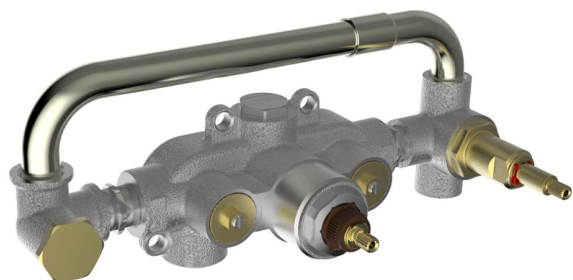

Exposed part for con.thermo.shower valve, 2-outlet GRACE_GL019641

MODEL **GL019641**

Exposed part for con.thermo.shower valve, 2-outlet, with 2 outlet deviator, 22,5 mm Brass One Spray handshower, 150 cm SUPREME smooth flexible hose, without concealed part - for item ZA019340

Installation **Concealed**

Required concealed parts **ZA019340**

Thermostatic

The Cisal thermostatic is your personal water manager, helping you to handle, control and save water and energy.

Concealed thermostatic shower mixer, 2-outlets CONCEALED_ZA019340

MODEL **ZA019340**

Concealed thermostatic shower mixer,
2-outlets, without trim kit

AVAILABLE FINISHINGS

 **04** 04 Without finishing

CHARACTERISTICS

Concealed **1**
 Cartridge Spare Parts **24.04A.PP**
8x20 Plus P Thermostatic Valve

Thermostatic

The Cisal thermostatic is your personal water manager, helping you to handle, control and save water and energy.

2026-06-14