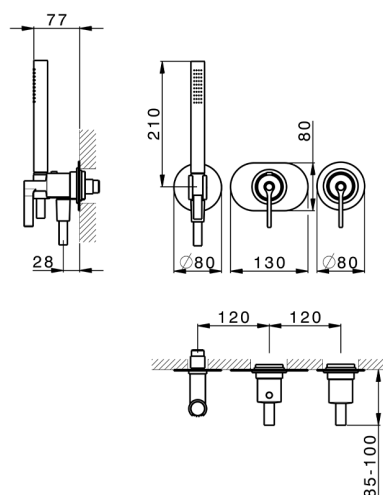

Exposed part for con.thermo.shower valve, 2-outlet GRACE_GL019641

MODEL **GL019641**

Exposed part for con.thermo.shower valve, 2-outlet, with 2 outlet deviator, 22,5 mm Brass One Spray handshower, 150 cm SUPREME smooth flexible hose, without concealed part - for item ZA019340

MODEL **ZA019340**

Concealed thermostatic shower mixer,
2-outlets, without trim kit

AVAILABLE FINISHINGS

CHARACTERISTICS

Concealed **1**
 Cartridge Spare Parts **24.04A.PP**
8x20 Plus P Thermostatic Valve