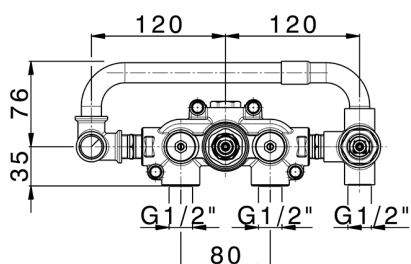

Exposed part for con.thermo.shower valve, 2-outlet GRACE_GL019641

MODEL **GL019641**

Exposed part for con.thermo.shower valve, 2-outlet, with 2 outlet deviator, 22,5 mm Brass One Spray handshower, 150 cm SUPREME smooth flexible hose, without concealed part - for item ZA019340

MODEL **ZA019340**

Concealed thermostatic shower mixer,
2-outlets, without trim kit

AVAILABLE FINISHINGS

CHARACTERISTICS

Concealed **1**
 Cartridge Spare Parts **24.04A.PP**
8x20 Plus P Thermostatic Valve