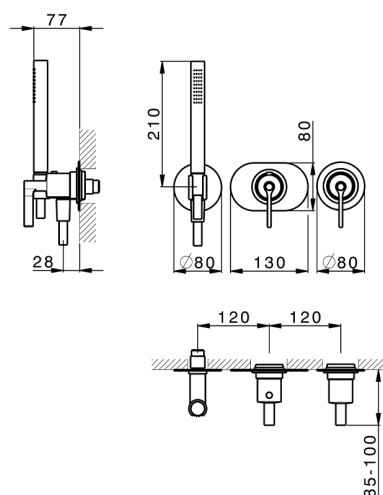

Exposed part for con.thermo.shower valve, 2-outlet GRACE_GL019641

MODEL **GL019641**

Exposed part for con.thermo.shower valve, 2-outlet, with 2 outlet deviator, 22,5 mm Brass One Spray handshower, 150 cm SUPREME smooth flexible hose, without concealed part - for item ZA019340

MODEL **ZA019340**

Concealed thermostatic shower mixer,
2-outlets, without trim kit

AVAILABLE FINISHINGS

 **04** 04 Without finishing

CHARACTERISTICS

Concealed **1**
 Cartridge Spare Parts **24.04A.PP**
8x20 Plus P Thermostatic Valve