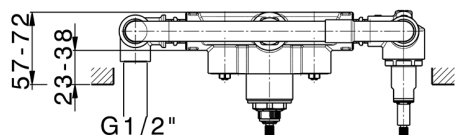

Exposed part for con.thermo.shower valve, 2-outlet GRACE_GL019641

MODEL **GL019641**

Exposed part for con.thermo.shower valve, 2-outlet, with 2 outlet deviator, 22,5 mm Brass One Spray handshower, 150 cm SUPREME smooth flexible hose, without concealed part - for item ZA019340

Installation **Concealed**

Required concealed parts **ZA019340**

Thermostatic

The Cisal thermostatic is your personal water manager, helping you to handle, control and save water and energy.

Concealed thermostatic shower mixer, 2-outlets CONCEALED_ZA019340

MODEL **ZA019340**

Concealed thermostatic shower mixer,
2-outlets, without trim kit

AVAILABLE FINISHINGS

CHARACTERISTICS

Concealed **1**
 Cartridge Spare Parts **24.04A.PP**
8x20 Plus P Thermostatic Valve