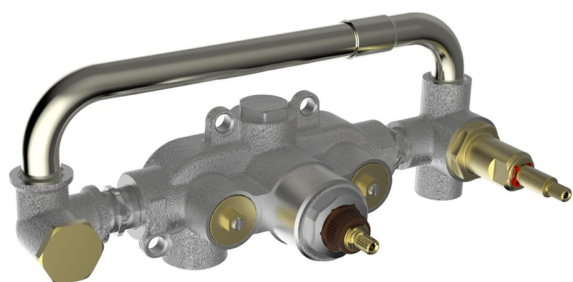

Exposed part for con.thermo.shower valve, 2-outlet GRACE_GL019641

MODEL **GL019641**

Exposed part for con.thermo.shower valve, 2-outlet, with 2 outlet deviator, 22,5 mm Brass One Spray handshower, 150 cm SUPREME smooth flexible hose, without concealed part - for item ZA019340

Installation **Concealed**

Required concealed parts **ZA019340**

Thermostatic

The Cisal thermostatic is your personal water manager, helping you to handle, control and save water and energy.

Concealed thermostatic shower mixer, 2-outlets CONCEALED_ZA019340

MODEL **ZA019340**

Concealed thermostatic shower mixer,
2-outlets, without trim kit

AVAILABLE FINISHINGS

CHARACTERISTICS

Concealed **1**
 Cartridge Spare Parts **24.04A.PP**
8x20 Plus P Thermostatic Valve