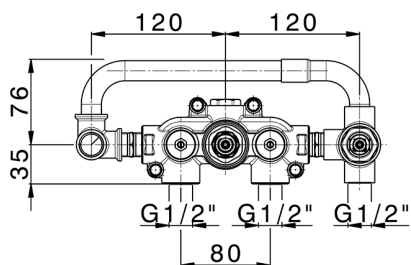

Exposed part for con.thermo.shower valve, 2-outlet GRACE_GL019641

MODEL **GL019641**

Exposed part for con.thermo.shower valve, 2-outlet, with 2 outlet deviator, 22,5 mm Brass One Spray handshower, 150 cm SUPREME smooth flexible hose, without concealed part - for item ZA019340

MODEL **ZA019340**

Concealed thermostatic shower mixer,
2-outlets, without trim kit

AVAILABLE FINISHINGS

 **04** 04 Without finishing

CHARACTERISTICS

Concealed **1**
 Cartridge Spare Parts **24.04A.PP**
8x20 Plus P Thermostatic Valve