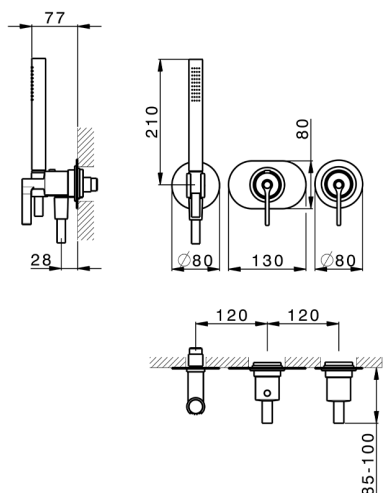

Exposed part for con.thermo.shower valve, 2-outlet GRACE_GL019641

MODEL **GL019641**

Exposed part for con.thermo.shower valve, 2-outlet, with 2 outlet deviator, 22,5 mm Brass One Spray handshower, 150 cm SUPREME smooth flexible hose, without concealed part - for item ZA019340

MODEL **ZA019340**

Concealed thermostatic shower mixer,
2-outlets, without trim kit

AVAILABLE FINISHINGS

CHARACTERISTICS

Concealed **1**
 Cartridge Spare Parts **24.04A.PP**
8x20 Plus P Thermostatic Valve