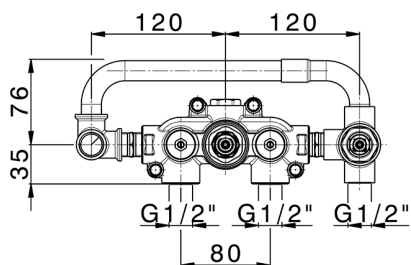

Exposed part for con.thermo.shower valve, 2-outlet GRACE_GL019641

MODEL **GL019641**

Exposed part for con.thermo.shower valve, 2-outlet, with 2 outlet deviator, 22,5 mm Brass One Spray handshower, 150 cm SUPREME smooth flexible hose, without concealed part - for item ZA019340

MODEL **ZA019340**

Concealed thermostatic shower mixer,
2-outlets, without trim kit

AVAILABLE FINISHINGS

CHARACTERISTICS

Concealed **1**
 Cartridge Spare Parts **24.04A.PP**
8x20 Plus P Thermostatic Valve