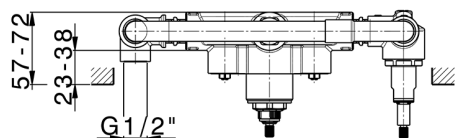

Exposed part for con.thermo.shower valve, 2-outlet GRACE_GL019641

MODEL **GL019641**

Exposed part for con.thermo.shower valve, 2-outlet, with 2 outlet deviator, 22,5 mm Brass One Spray handshower, 150 cm SUPREME smooth flexible hose, without concealed part - for item ZA019340

MODEL **ZA019340**

Concealed thermostatic shower mixer,
2-outlets, without trim kit

AVAILABLE FINISHINGS

 **04** 04 Without finishing

CHARACTERISTICS

Concealed **1**
 Cartridge Spare Parts **24.04A.PP**
8x20 Plus P Thermostatic Valve