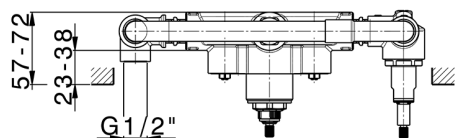

Exposed part for con.thermo.shower valve, 2-outlet GRACE_GL019641

MODEL **GL019641**

Exposed part for con.thermo.shower valve, 2-outlet, with 2 outlet deviator, 22,5 mm Brass One Spray handshower, 150 cm SUPREME smooth flexible hose, without concealed part - for item ZA019340

MODEL **ZA019340**

Concealed thermostatic shower mixer,
2-outlets, without trim kit

AVAILABLE FINISHINGS

CHARACTERISTICS

Concealed **1**
 Cartridge Spare Parts **24.04A.PP**
8x20 Plus P Thermostatic Valve