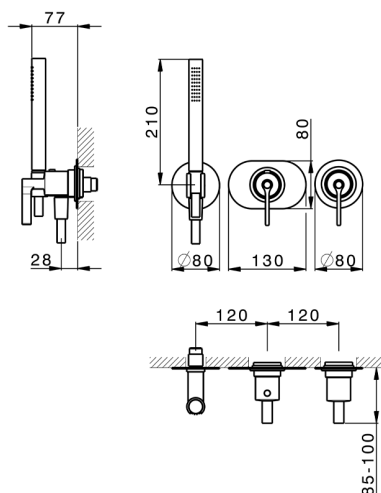

## Exposed part for con.thermo.shower valve, 2-outlet GRACE\_GL019641

MODEL **GL019641**

Exposed part for con.thermo.shower valve, 2-outlet, with 2 outlet deviator, 22,5 mm Brass One Spray handshower, 150 cm SUPREME smooth flexible hose, without concealed part - for item ZA019340

CHARACTERISTICS

Concealed **1**  
Cartridge Spare Parts **24.04A.PP**

**8x20 Plus P Thermostatic Valve**