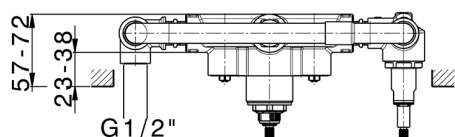

Exposed part for con.thermo.shower valve, 2-outlet GRACE_GL019641

MODEL **GL019641**

Exposed part for con.thermo.shower valve, 2-outlet, with 2 outlet deviator, 22,5 mm Brass One Spray handshower, 150 cm SUPREME smooth flexible hose, without concealed part - for item ZA019340

MODEL **ZA019340**

Concealed thermostatic shower mixer,
2-outlets, without trim kit

AVAILABLE FINISHINGS

 **04** 04 Without finishing

CHARACTERISTICS

Concealed **1**
Cartridge Spare Parts **24.04A.PP**

8x20 Plus P Thermostatic Valve