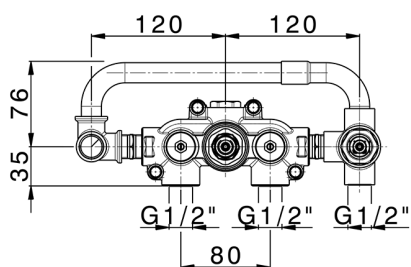

## Exposed part for con.thermo.shower valve, 2-outlet GRACE\_GL019641

MODEL **GL019641**

Exposed part for con.thermo.shower valve, 2-outlet, with 2 outlet deviator, 22,5 mm Brass One Spray handshower, 150 cm SUPREME smooth flexible hose, without concealed part - for item ZA019340

## Concealed thermostatic shower mixer, 2-outlets CONCEALED\_ZA019340

MODEL **ZA019340**

Concealed thermostatic shower mixer,  
2-outlets, without trim kit

AVAILABLE FINISHINGS

 **04** 04 Without finishing

CHARACTERISTICS

Concealed **1**  
Cartridge Spare Parts **24.04A.PP**

**8x20 Plus P Thermostatic Valve**