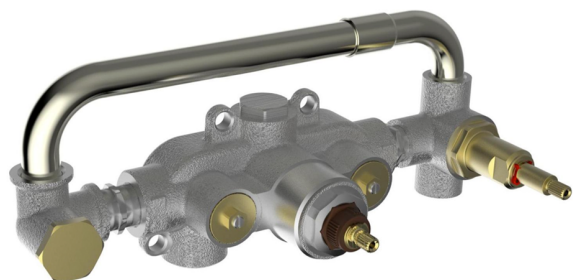

Exposed part for con.thermo.shower valve, 2-outlet GRACE_GL019641

MODEL **GL019641**

Exposed part for con.thermo.shower valve, 2-outlet, with 2 outlet deviator, 22,5 mm Brass One Spray handshower, 150 cm SUPREME smooth flexible hose, without concealed part - for item ZA019340

Installation **Concealed**

Required concealed parts **ZA019340**

Thermostatic

The Cisal thermostatic is your personal water manager, helping you to handle, control and save water and energy.

Concealed thermostatic shower mixer, 2-outlets CONCEALED_ZA019340

MODEL **ZA019340**

Concealed thermostatic shower mixer,
2-outlets, without trim kit

AVAILABLE FINISHINGS

 **04** 04 Without finishing

CHARACTERISTICS

Concealed **1**
Cartridge Spare Parts **24.04A.PP**

8x20 Plus P Thermostatic Valve

Thermostatic

The Cisal thermostatic is your personal water manager, helping you to handle, control and save water and energy.

2026-05-19